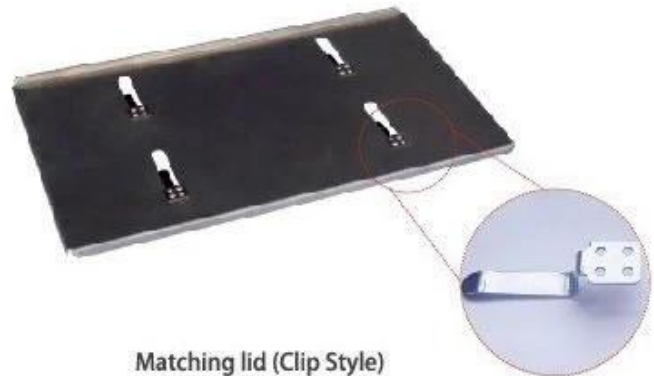

Customized Single Loaf Pan

- A. Top length of the item
- B. Top width of the item
- C. Bottom length of the item
- D. Bottom width of the item
- H. Height

Customized Strapped Loaf Pan Sets

- A. Overall Length
- C. Overall Width
- D. Depth
- E. Frame Height
- F. Center-to-center
- G. Pan Distance

Flat handle

Frame handle

no handle

Matching lid (Drop Style)

Matching lid (Clip Style)

Loaf Pan

Tsingbuy Industry Limited

□□□□□