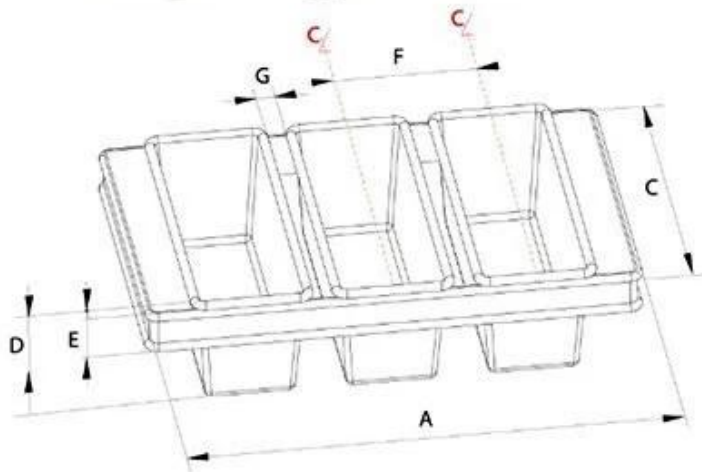

U型槽鋼

U型槽鋼

- M型槽鋼 1.2mm
- 槽鋼
- Tsingbuy [alusteel](#) 12mm

槽鋼

XXXXXXXXXXXXXXXXXXXX

TsingbuyXXXXXXXXXXXXXXXXXXXX [alusteel](#)XX

customized single loaf pan

More Customized Strap Loaf Pans from Tsingbuy

Customized Single Loaf Pan

- A. Top length of the item
- B. Top width of the item
- C. Bottom length of the item
- D. Bottom width of the item
- H. Height

Customized Strapped Loaf Pan Sets

- A. Overall Length
- C. Overall Width
- D. Depth
- E. Frame Height
- F. Center-to-center
- G. Pan Distance