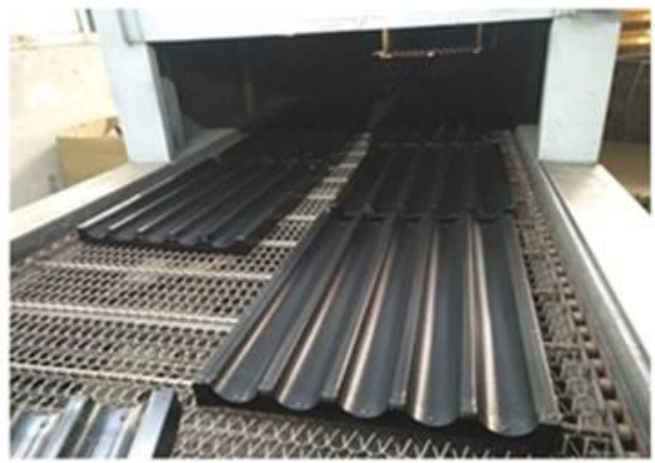

Customized Single Loaf Pan

- A. Top length of the item
- B. Top width of the item
- C. Bottom length of the item
- D. Bottom width of the item
- H. Height

Customized Strapped Loaf Pan Sets

- A. Overall Length
- C. Overall Width
- D. Depth
- E. Frame Height
- F. Center-to-center
- G. Pan Distance

Flat handle

Frame handle

no handle

Matching lid (Drop Style)

Matching lid (Clip Style)

Loaf Pan

Tsingbuy Industry Limited

□□□□□