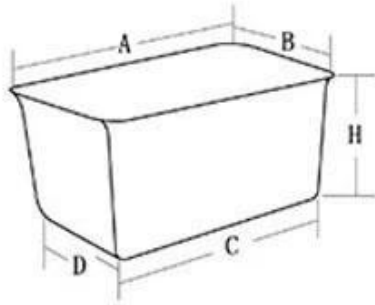

U型槽鋼

U型槽鋼

- M型槽鋼 1.2mm
- 槽鋼
- Tsingbuy [alusteel](#) 12mm

槽鋼

XXXXXXXXXXXXXXXXXXXX

TsingbuyXXXXXXXXXXXXXXXXXXXX [alusteel](#)XX

customized single loaf pan

More Customized Strap Loaf Pans from Tsingbuy

Customized Single Loaf Pan

- A. Top length of the item
- B. Top width of the item
- C. Bottom length of the item
- D. Bottom width of the item
- H. Height

Customized Strapped Loaf Pan Sets

- A. Overall Length
- C. Overall Width
- D. Depth
- E. Frame Height
- F. Center-to-center
- G. Pan Distance