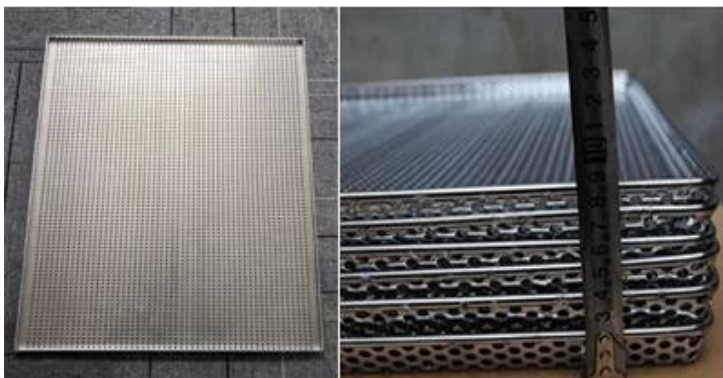

Tsingbuy

□□□□

Factory Pictures sheet pan

Tsingbuy 20 0DM OEM DTrength