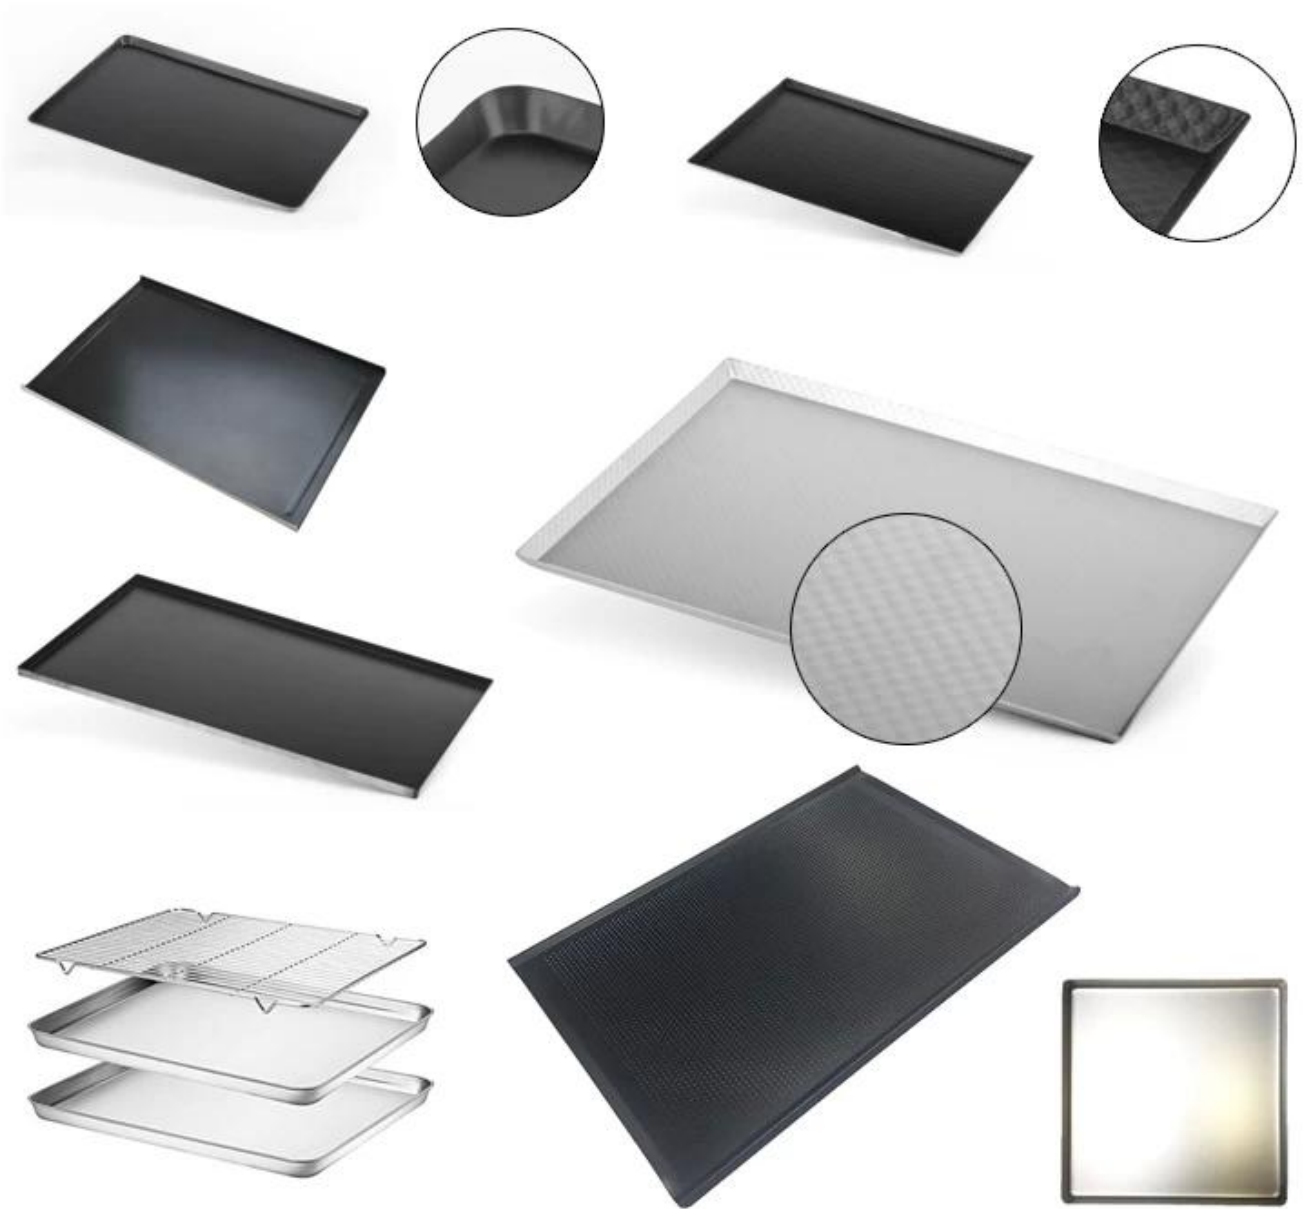

Tsingbuy

□□□□

Factory Pictures sheet pan

Tsingbuy 20 0DM OEM DTrength