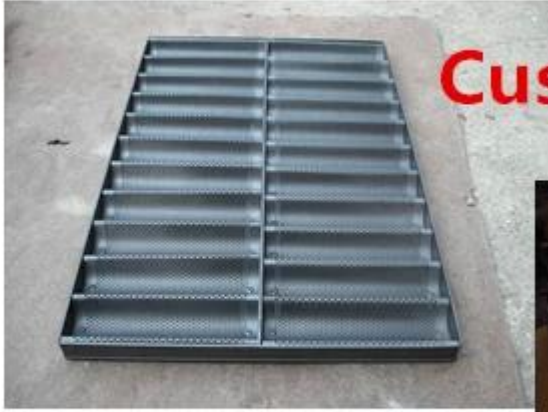

Customized design