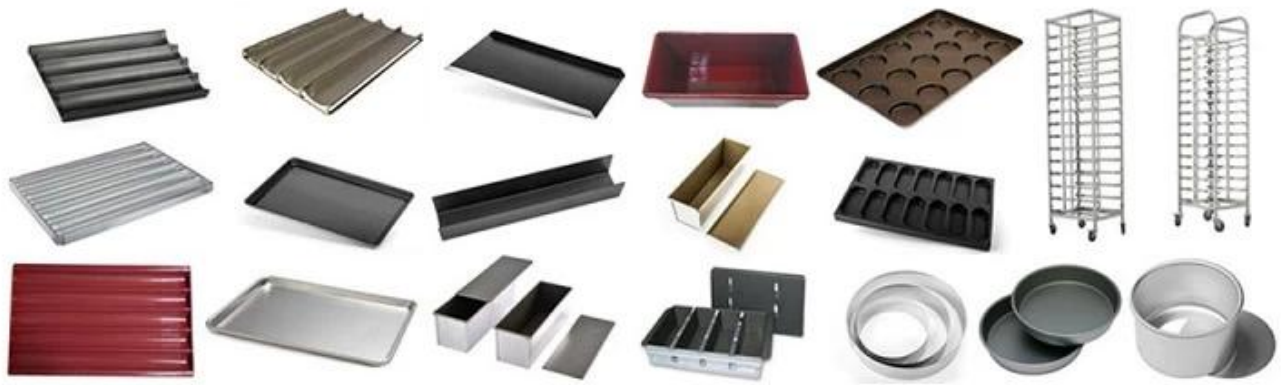

non-stick coated

non-stick

anodized surface no coating

Heart shaped

Detachable Bottom

Round shape and detachable

**non-stick coated surface
and
anodized surface
are
optional**

non-stick coated

**Fixed bottom
Square
Rectangular**

anodized surface

Detachable / removable bottom

□□□□□

 Zoe Lee	TSINGBUY INDUSTRY LIMITED FACTORY PLANET OEM & ODM - Bakeware and Customization	
 Tel	+86 186 1186 6087	+86 0755-85234769
 Email	marketing@tsingbuy.com	
 Skype	+86 186 1186 6087	
 Whatsapp	+86 186 1186 6087	
 Web	www.chinabakeware.com	
 ADD	2 Floor B1 Building, No 22 Dafu Industry park, Guanlan, Longhua District, Shenzhen, China 518110	