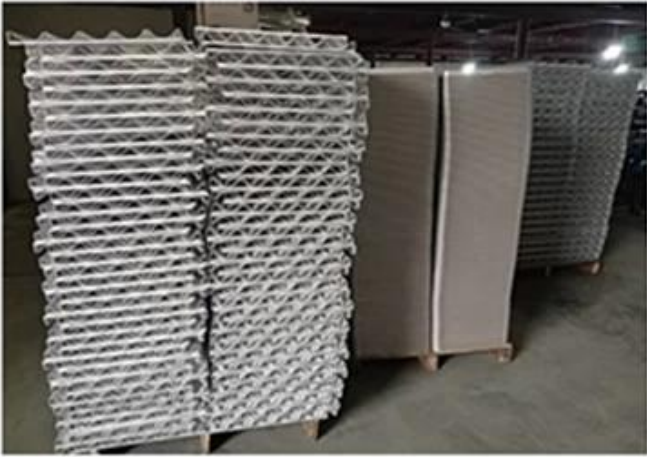

□□□□□□□□□□