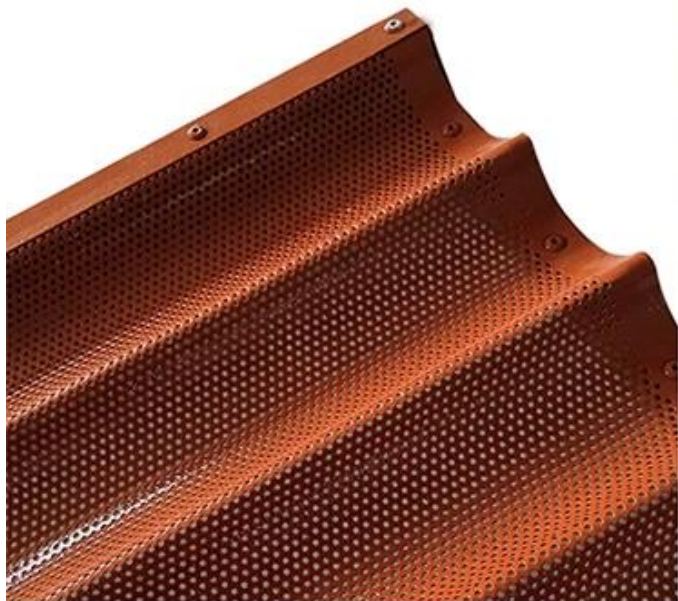

7 rows
Silicone coated

custom manufactured
12 rows
Large baguette pan

Rubber Silicone Coated
Standard Size

perforated metal sheet

perforated metal sheet Tsingbuy [perforated metal sheet](#)

Aluminum alloy strengthening frame