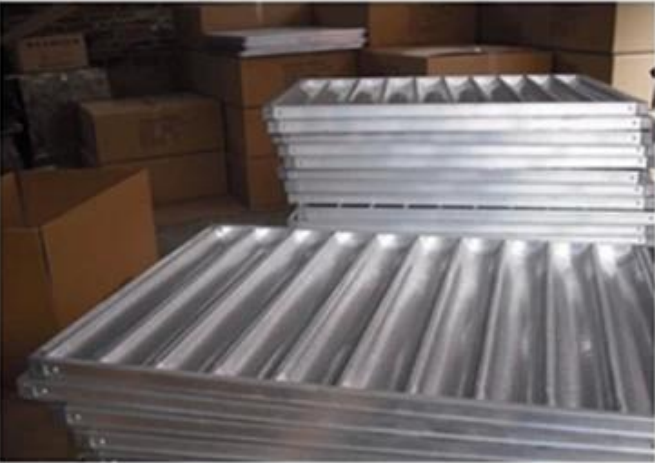

□□□□□□□□□□