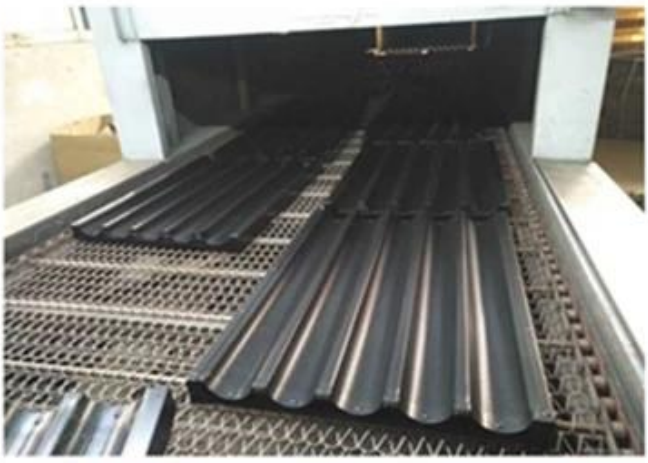

□□□□□□□□□□