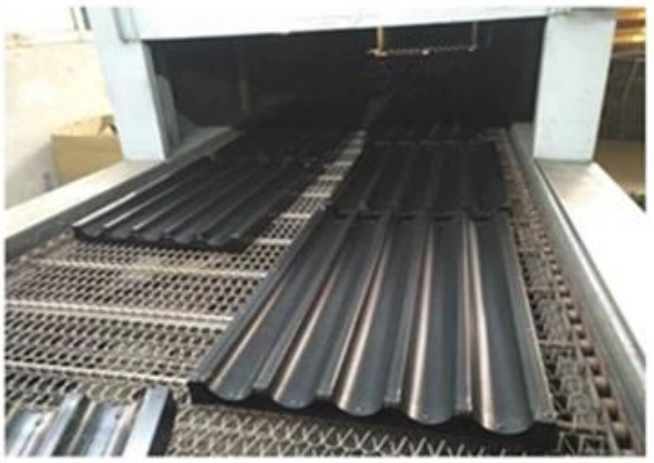

Tsingbuy M

1. Tsingbuy M 10
- 2.
- 3.
- 4.

Tsingbuy

50

□□□□

□□□□□

 Zoe Lee		TSINGBUY INDUSTRY LIMITED FACTORY PLANET OEM & ODM - Bakeware and Customization	
Tel	+86 186 1186 6087	+86 0755-85234769	
Email	marketing@tsingbuy.com		
Skype	+86 186 1186 6087		
Whatsapp	+86 186 1186 6087		
Web	www.chinabakeware.com		
ADD	2 Floor B1 Building, No 22 Dafu Industry park, Guanlan, Longhua District, Shenzhen, China 518110		