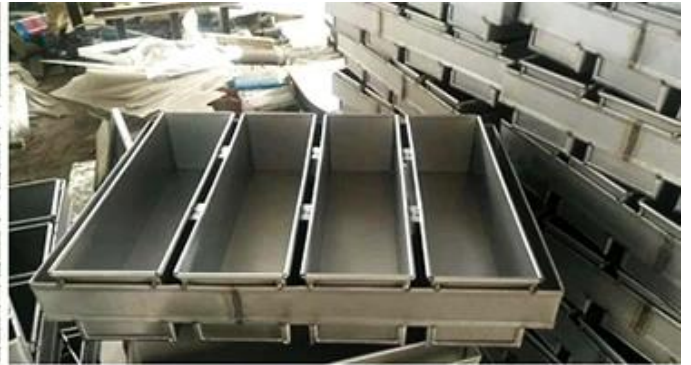

customized single loaf pan

More Customized Strap Loaf Pans from Tsingbuy

□□□□□□□□□□

Loaf Pan

Tsingbuy Industry Limited

□□□□□

 Zoe Lee		TSINGBUY INDUSTRY LIMITED FACTORY PLANET OEM & ODM - Bakeware and Customization	
 Tel	+86 186 1186 6087		+86 0755-85234769
 Email	marketing@tsingbuy.com		
 Skype	+86 186 1186 6087		
 Whatsapp	+86 186 1186 6087		
 Web	www.chinabakeware.com		
 ADD	2 Floor B1 Building, No 22 Dafu Industry park, Guanlan, Longhua District, Shenzhen, China 518110		