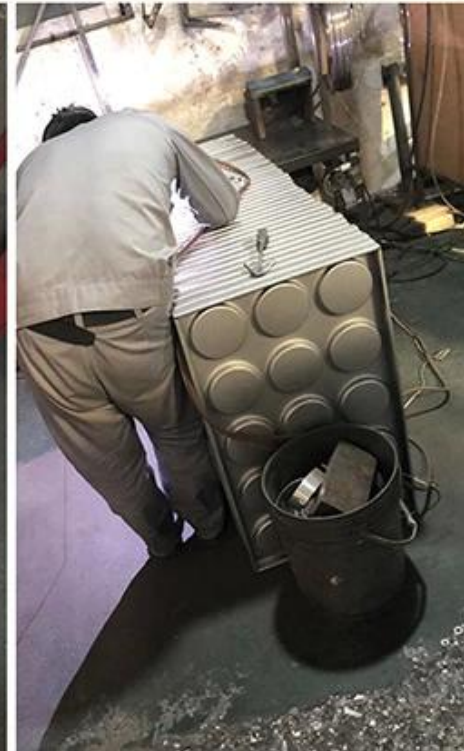

XXXXXXXXXXXXXXXXXXXX

Multi-mould Pan

Machine Stamp

Aluminized steel

Round corner

Nature/Teflon Coating/
Silicone Coating

000000

00000000 0000000000000000 000000