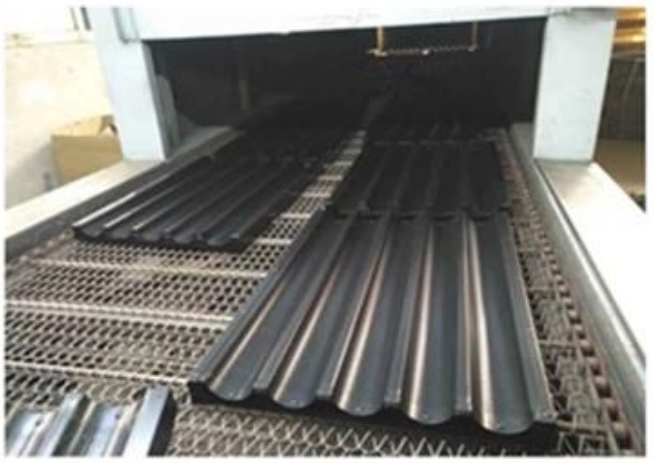

# Factory Pictures sheet pan

TSINGBUY | 天仕迈

□□□□□

Zoe Lee

TSINGBUY INDUSTRY LIMITED FACTORY PLANET  
OEM & ODM - Bakeware and Customization

Tel

+86 186 1186 6087

+86 0755-85234769