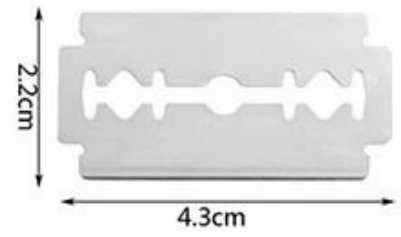

00 00

18.5cm

blank blade

Packing Box

white box size: 33.9 X 8.8 X 3.1cm

1

☐☐☐ ☐☐

 Zoe Lee TSINGBUY INDUSTRY LIMITED FACTORY PLANET OEM & ODM - Bakeware and Customization	
Tel	+86 186 1186 6087 +86 0755-85234769
Email	marketing@tsingbuy.com
Skype	+86 186 1186 6087
Whatsapp	+86 186 1186 6087
Web	www.chinabakeware.com
ADD	2 Floor B1 Building, No 22 Dafu Industry park, Guanlan, Longhua District, Shenzhen, China 518110