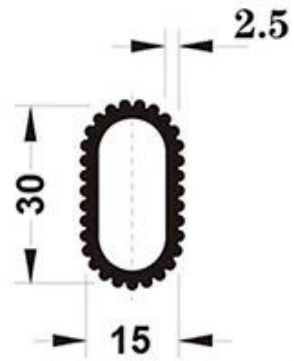

-

60-150cm

Shovel options

round shovel, not perforated, anodized surface

30cm square shovel, not perforated, anodized surface

30cm square shovel, perforated, anodized surface

30cm square shovel, perforated, nonstick surface

Handle Length options

60cm

90cm

120cm

150cm

1.5mm thick aluminum alloy

Handle Details

Accordion
Design inspiration
Antiskid and beautiful

2.5mm thickened
aluminum material
stronger and more load-bearing capacity

Color options: bronze-coloured and silvery color for options
Length options: 60/90/120/150cm
a plastic hook at the end of handle for easier storage.