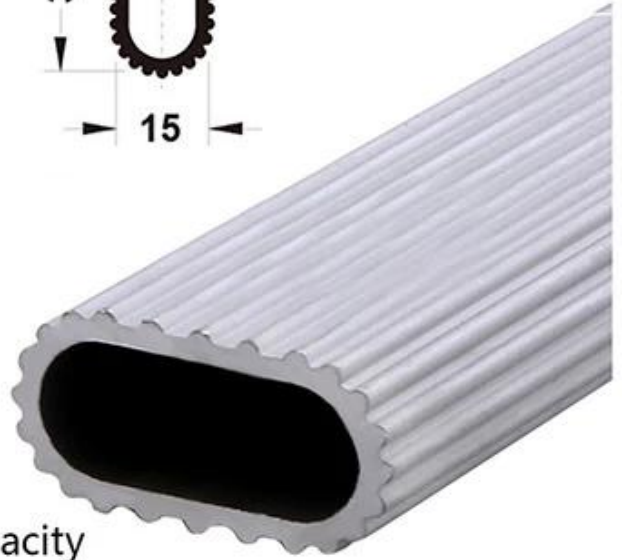

-

60-150cm

Shovel options

round shovel, not perforated, anodized surface

30cm square shovel, not perforated, anodized surface

30cm square shovel, perforated, anodized surface

30cm square shovel, perforated, nonstick surface

Handle Length options

60cm

90cm

120cm

150cm

1.5mm thick aluminum alloy

Handle Details

Accordion
Design inspiration
Antiskid and beautiful

2.5mm thickened
aluminum material
stronger and more load-bearing capacity

Color options: bronze-coloured and silvery color for options
Length options: 60/90/120/150cm
a plastic hook at the end of handle for easier storage.