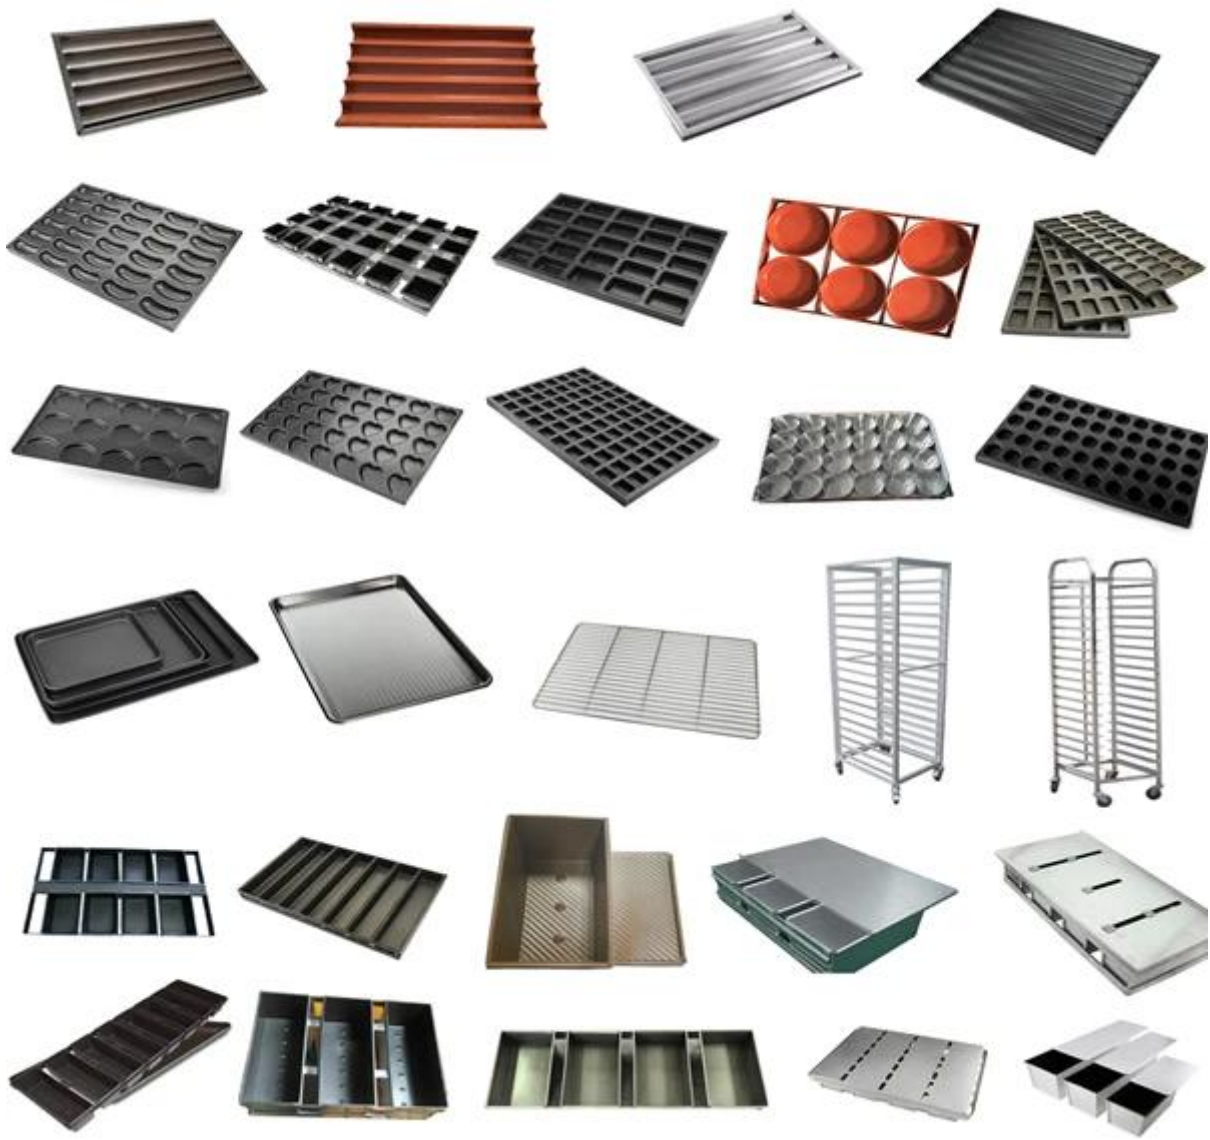

□□□□□

Zoe Lee		TSINGBUY INDUSTRY LIMITED FACTORY PLANET OEM & ODM - Bakeware and Customization	
Tel	+86 186 1186 6087	+86 0755-85234769	
Email	marketing@tsingbuy.com		
Skype	+86 186 1186 6087		
Whatsapp	+86 186 1186 6087		
Web	www.chinabakeware.com		
ADD	2 Floor B1 Building, No 22 Dafu Industry park, Guanlan, Longhua District, Shenzhen, China 518110