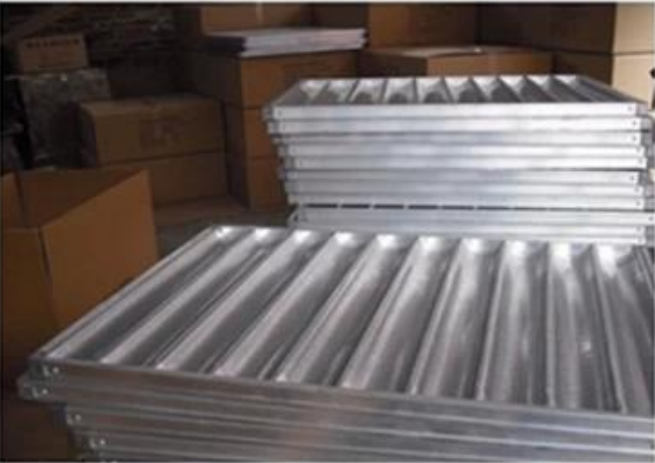

customized single loaf pan

Teflon coating

Silicone coating

Material:

Aluminum alloy

Aluminized steel

More Customized Strap Loaf Pans from Tsingbuy

□□□□