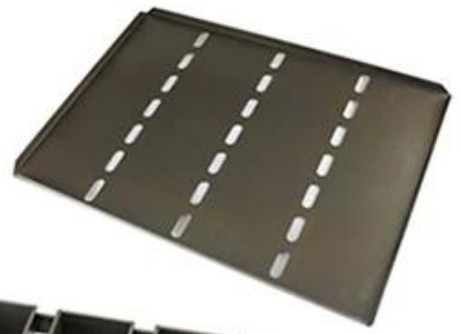

customized single loaf pan

Teflon coating

Silicone coating

Material:

Aluminum alloy

Aluminized steel

More Customized Strap Loaf Pans from Tsingbuy

□□□□