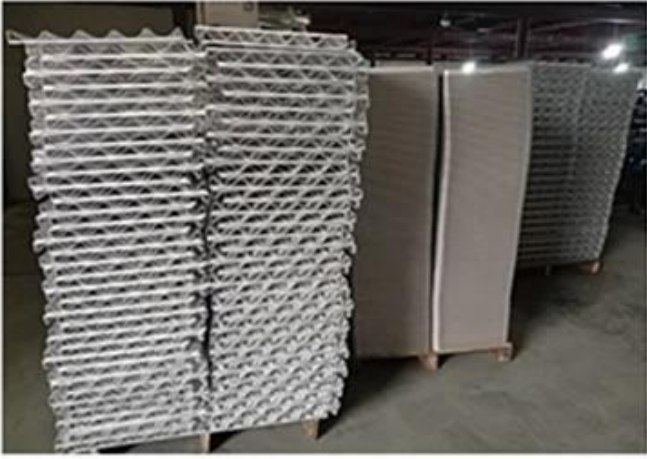

customized single loaf pan

Teflon coating

Silicone coating

Material:

Aluminum alloy

Aluminized steel

More Customized Strap Loaf Pans from Tsingbuy

□□□□