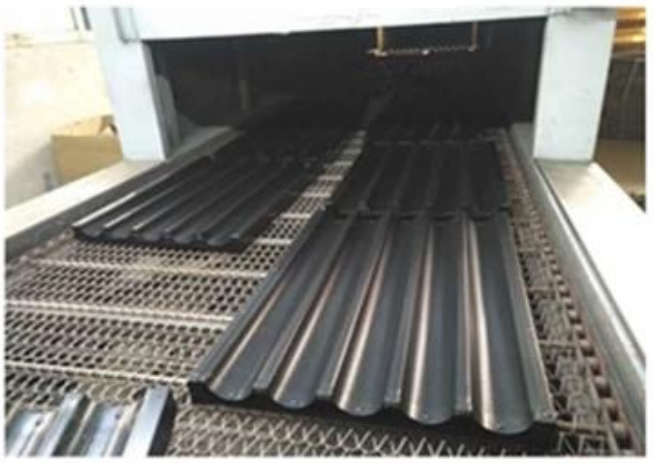

customized single loaf pan

Teflon coating

Silicone coating

Material:

Aluminum alloy

Aluminized steel

More Customized Strap Loaf Pans from Tsingbuy

□□□□