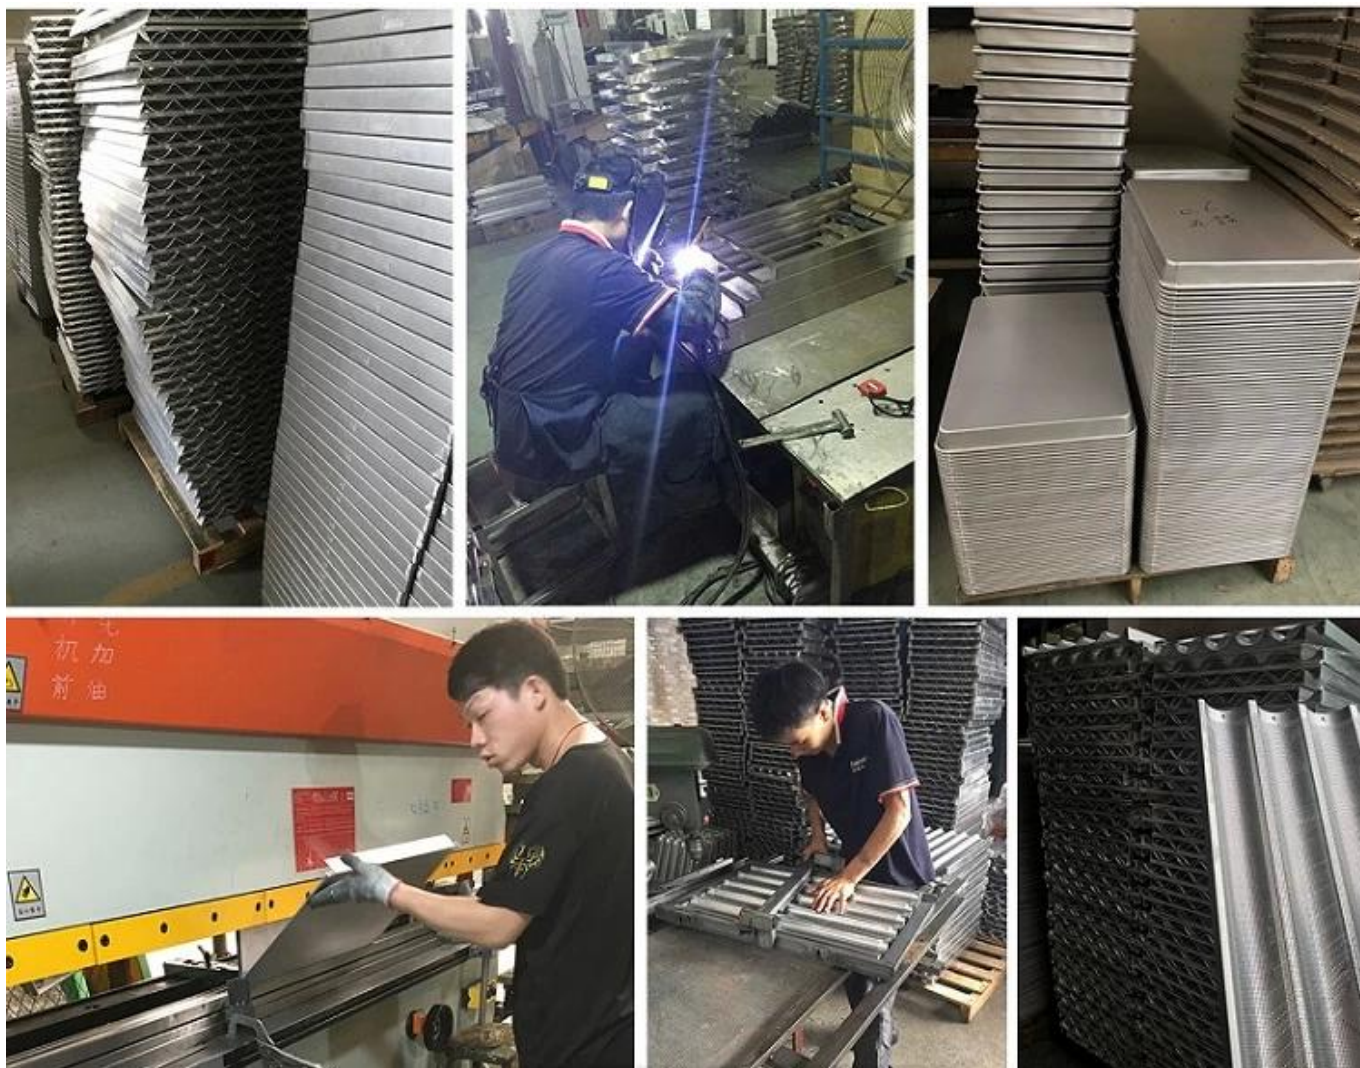

## More Customized Strap Loaf Pans from Tsingbuy

Customized shape  
Customized size  
Rack matched

□□□□□□□□

□□□□ □ □ □ □ □□ □□ □□ □□

□□□□□

|                                                                                                    |                                                                                                  |                                                                                           |  |
|----------------------------------------------------------------------------------------------------|--------------------------------------------------------------------------------------------------|-------------------------------------------------------------------------------------------|--|
|  <b>Zoe Lee</b> |                                                                                                  | <b>TSINGBUY INDUSTRY LIMITED FACTORY PLANET</b><br>OEM & ODM - Bakeware and Customization |  |
| Tel                                                                                                | +86 186 1186 6087                                                                                | +86 0755-85234769                                                                         |  |
| Email                                                                                              | marketing@tsingbuy.com                                                                           |                                                                                           |  |
| Skype                                                                                              | +86 186 1186 6087                                                                                |                                                                                           |  |
| Whatsapp                                                                                           | +86 186 1186 6087                                                                                |                                                                                           |  |
| Web                                                                                                | www.chinabakeware.com                                                                            |                                                                                           |  |
| ADD                                                                                                | 2 Floor B1 Building, No 22 Dafu Industry park, Guanlan, Longhua District, Shenzhen, China 518110 |                                                                                           |  |