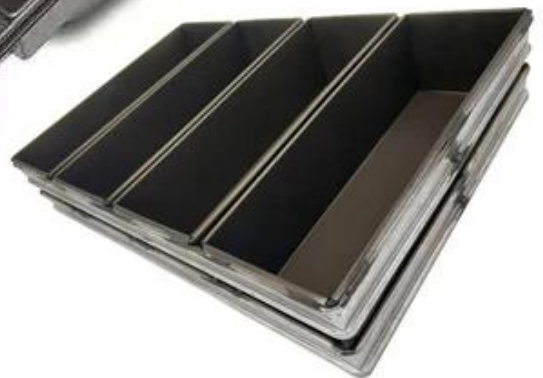

## More Customized Strap Loaf Pans from Tsingbuy

Customized shape  
Customized size  
Rack matched

□□□□□□□□

□□□□ □ □ □ □ □□ □□ □□ □□

□□□□□

|                                                                                                    |                                                                                                  |                                                                                           |  |
|----------------------------------------------------------------------------------------------------|--------------------------------------------------------------------------------------------------|-------------------------------------------------------------------------------------------|--|
|  <b>Zoe Lee</b> |                                                                                                  | <b>TSINGBUY INDUSTRY LIMITED FACTORY PLANET</b><br>OEM & ODM - Bakeware and Customization |  |
| Tel                                                                                                | +86 186 1186 6087                                                                                | +86 0755-85234769                                                                         |  |
| Email                                                                                              | marketing@tsingbuy.com                                                                           |                                                                                           |  |
| Skype                                                                                              | +86 186 1186 6087                                                                                |                                                                                           |  |
| Whatsapp                                                                                           | +86 186 1186 6087                                                                                |                                                                                           |  |
| Web                                                                                                | www.chinabakeware.com                                                                            |                                                                                           |  |
| ADD                                                                                                | 2 Floor B1 Building, No 22 Dafu Industry park, Guanlan, Longhua District, Shenzhen, China 518110 |                                                                                           |  |