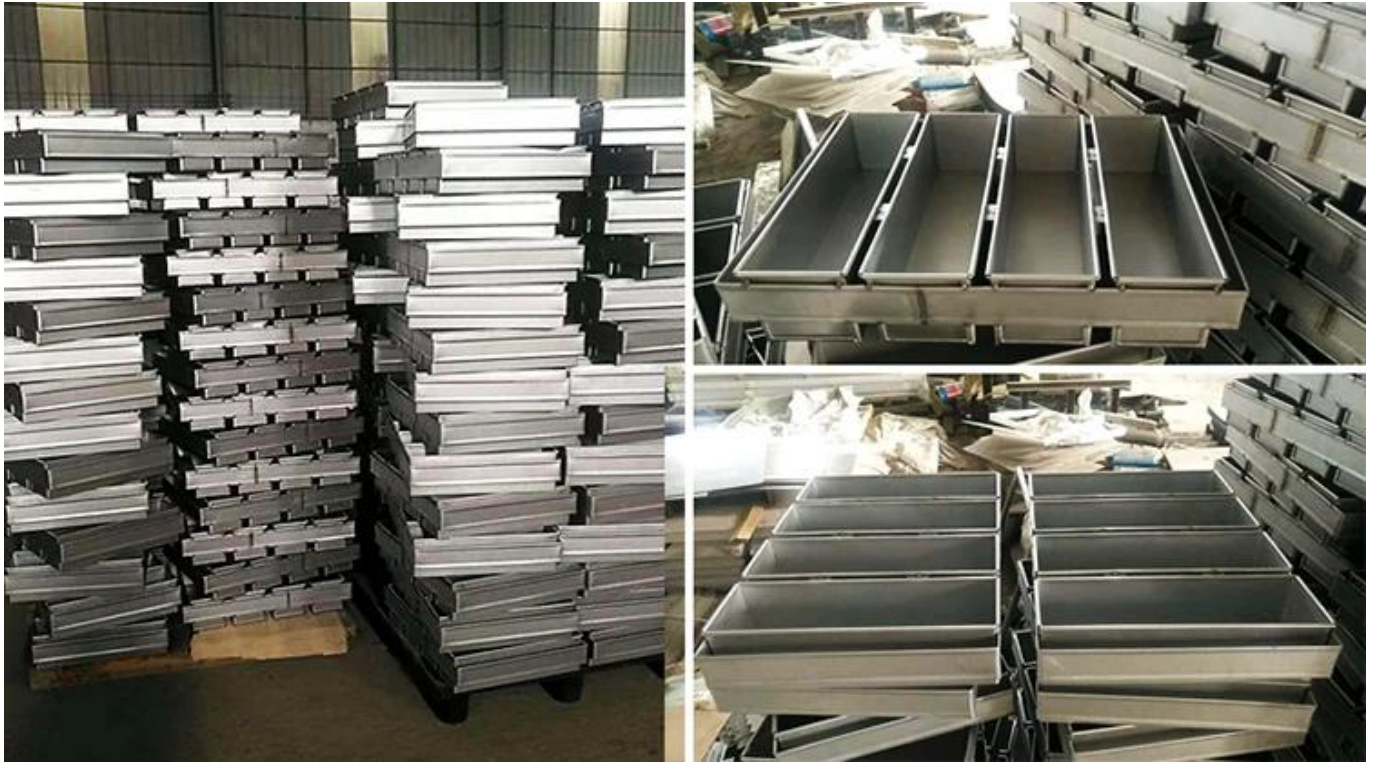

More Customized Strap Loaf Pans from Tsingbuy

Customized shape
Customized size
Rack matched

□□□□□□□□

Loaf Pan

Tsingbuy Industry Limited

□□□□□

 Zoe Lee		TSINGBUY INDUSTRY LIMITED FACTORY PLANET OEM & ODM - Bakeware and Customization	
 Tel	+86 186 1186 6087	+86 0755-85234769	
 Email	marketing@tsingbuy.com		
 Skype	+86 186 1186 6087		
 Whatsapp	+86 186 1186 6087		
 Web	www.chinabakeware.com		
 ADD	2 Floor B1 Building, No 22 Dafu Industry park, Guanlan, Longhua District, Shenzhen, China 518110		