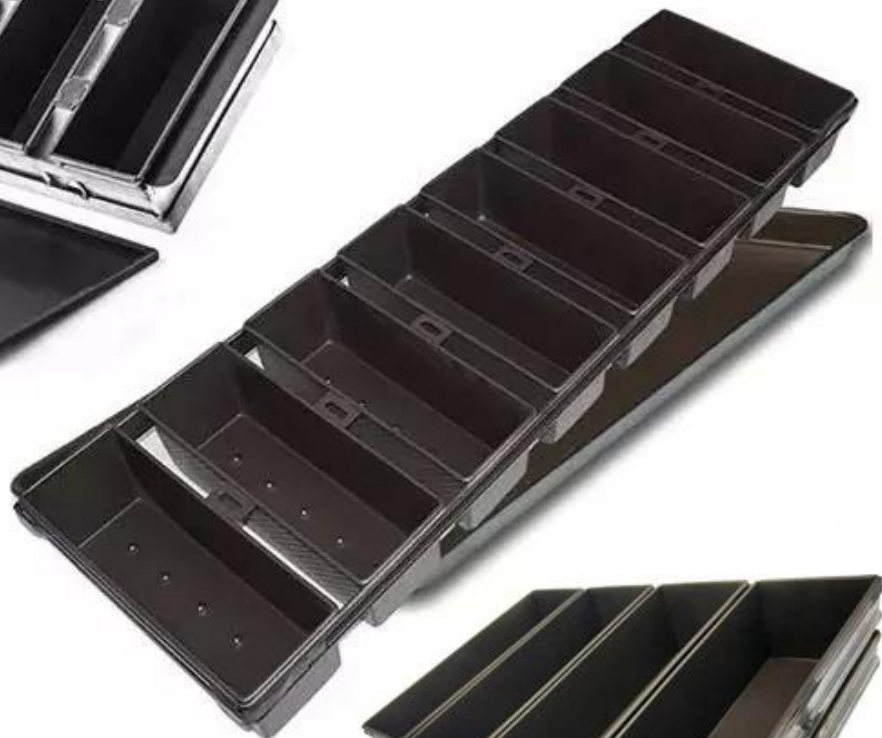

More Customized Strap Loaf Pans from Tsingbuy

Customized shape
Customized size
Rack matched

□□□□□□□□

Loaf Pan

Tsingbuy Industry Limited

□□□□□

 Zoe Lee		TSINGBUY INDUSTRY LIMITED FACTORY PLANET OEM & ODM - Bakeware and Customization	
 Tel	+86 186 1186 6087	+86 0755-85234769	
 Email	marketing@tsingbuy.com		
 Skype	+86 186 1186 6087		
 Whatsapp	+86 186 1186 6087		
 Web	www.chinabakeware.com		
 ADD	2 Floor B1 Building, No 22 Dafu Industry park, Guanlan, Longhua District, Shenzhen, China 518110		