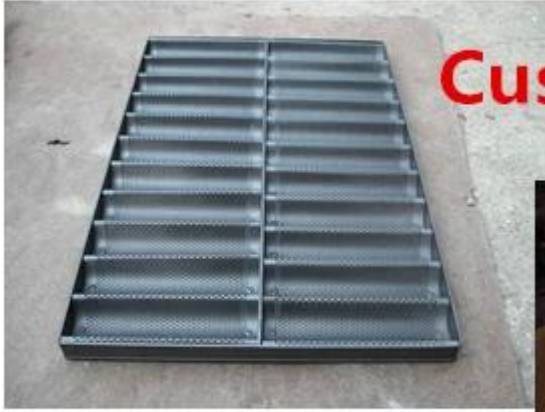

Customized design