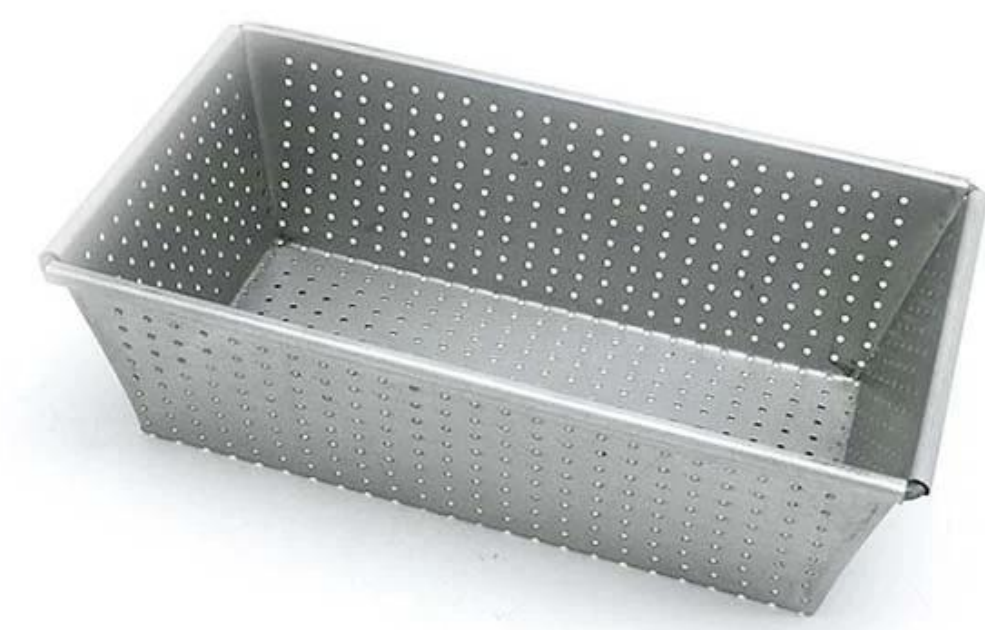

Alusteel

alusteel

- 0.6mm
-
-
-
-
-
- 12

alusteel

Loaf Pan

Tsingbuy Industry Limited

□□□□□

 Zoe Lee	TSINGBUY INDUSTRY LIMITED FACTORY PLANET OEM & ODM - Bakeware and Customization	
 Tel	+86 186 1186 6087	+86 0755-85234769
 Email	marketing@tsingbuy.com	
 Skype	+86 186 1186 6087	
 Whatsapp	+86 186 1186 6087	
 Web	www.chinabakeware.com	
 ADD	2 Floor B1 Building, No 22 Dafu Industry park, Guanlan, Longhua District, Shenzhen, China 518110	