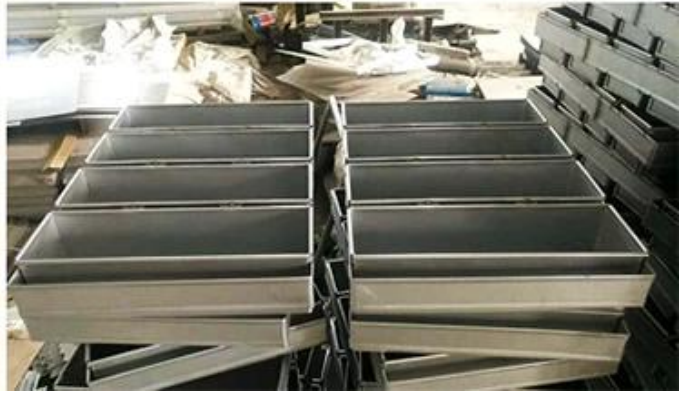

More Customized Strap Loaf Pans from Tsingbuy

Customized shape
Customized size
Rack matched

□□□□

Zoe Lee

TSINGBUY INDUSTRY LIMITED FACTORY PLANET
OEM & ODM - Bakeware and Customization

Tel

+86 186 1186 6087