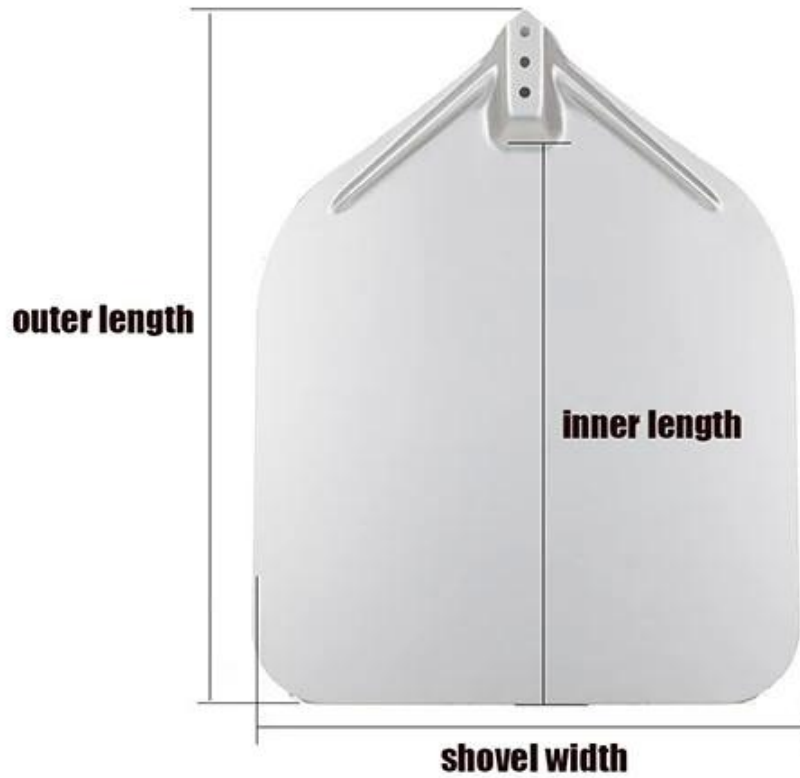

# Product Size

---

Size options ( inner length*width*outer length)	thickness	handle length
30cm shovel (300*300*400mm)	1.5mm	60/40cm (wood)
30cm shovel (360*350*455mm)	1.5mm	60/40cm (wood)

**1.5mm thick aluminum alloy**  
**High temperature resistance to 300°C**