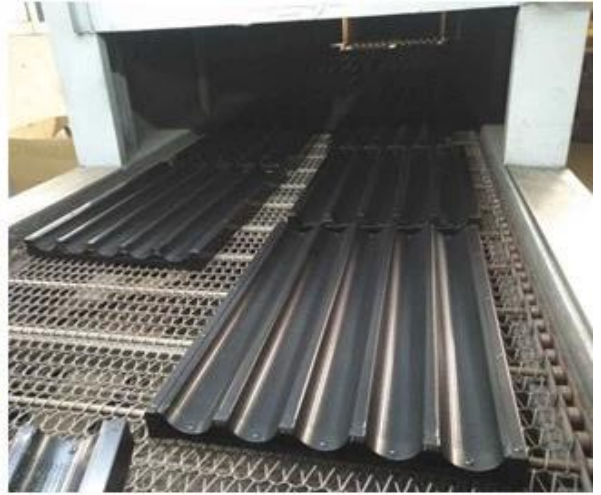

Heart shaped

Detachable Bottom

Round shape and detachable

**non-stick coated surface
and
anodized surface
are
optional**

**Fixed bottom
Square
Rectangular**

non-stick coated

anodized surface

Detachable / removable bottom

non-stick coated

non-stick

anodized surface no coating

Our Factory

Our products have been exported to Europe, American, Australia/New Zealand, the Middle East, Asia, Africa and other areas.

...

□□□□□

| | | | |
|--|--|---|--|
|  Zoe Lee | | TSINGBUY INDUSTRY LIMITED FACTORY PLANET OEM & ODM - Bakeware and Customization | |
| Tel | +86 186 1186 6087 | +86 0755-85234769 | |
| Email | marketing@tsingbuy.com | | |
| Skype | +86 186 1186 6087 | | |
| Whatsapp | +86 186 1186 6087 | | |
| Web | www.chinabakeware.com | | |
| ADD | 2 Floor B1 Building, No 22 Dafu Industry park, Guanlan, Longhua District, Shenzhen, China 518110 | | |