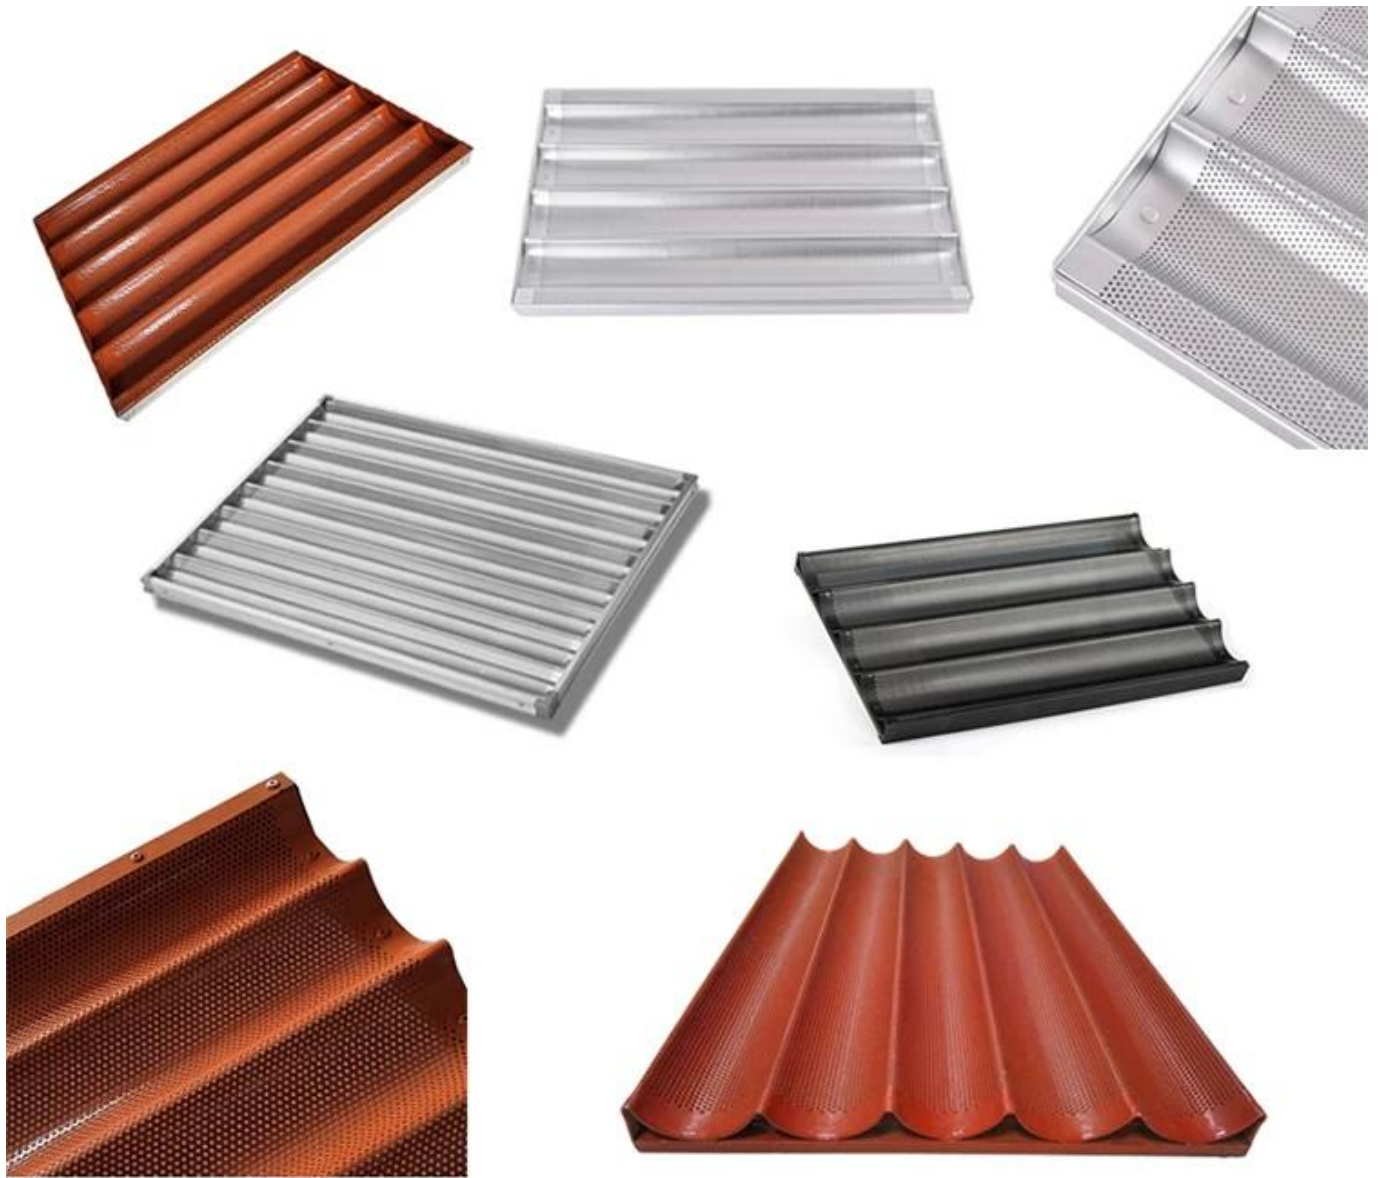

## 5

anodized surface  
4 rows

□□□□□

 <b>Zoe Lee</b>		<b>TSINGBUY INDUSTRY LIMITED FACTORY PLANET</b> OEM & ODM - Bakeware and Customization	
Tel	+86 186 1186 6087	+86 0755-85234769	
Email	marketing@tsingbuy.com		
Skype	+86 186 1186 6087		
Whatsapp	+86 186 1186 6087		
Web	www.chinabakeware.com		
ADD	2 Floor B1 Building, No 22 Dafu Industry park, Guanlan, Longhua District, Shenzhen, China 518110		