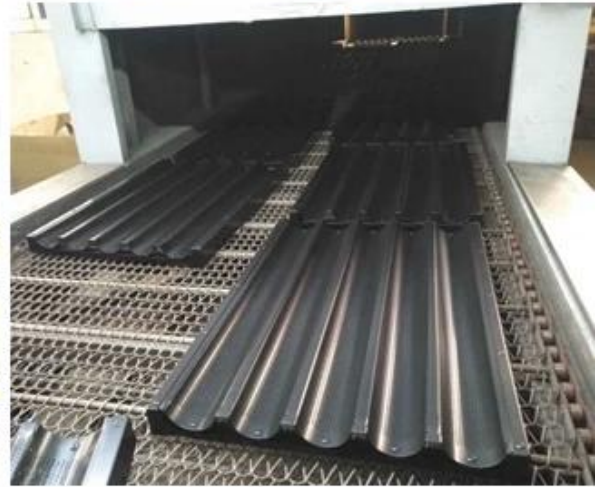

No. 1

With more than 12 years devotion in bakeware production, research, development and export, Tsingbuy Industry Limited has become the leading China bakeware manufacturer. Our bakeware covers from sheet pan, baguette tray, loaf pan, multi-mould baking tray, cooling rack, cake pan, bakery trolley, pizza tools, bread proofing banneton baskets, PP rattan woven baskets and many other baking related accessories.

Customized bakeware service is one of our large business woo. We have supplied international customers with OEM & ODM service successfully and won high reputations.

Come to us will be definitely a best choice for you.