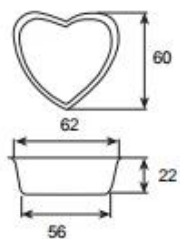

400 * 600MM

TSMT013

- 1.
- 2.
3. demould
- 4.
- 5.

400 * 600