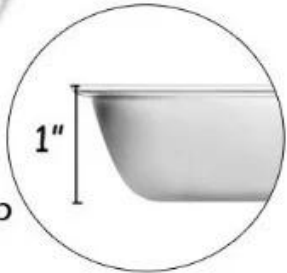

Stable 4 Feet Raised 0.6-inch
Effective for baking and cooling

Solid Weld Workmanship
Sturdy enough to lift up food

Smooth Edges with no Snag / Burrs
Won't scratch dish cloths / scrub sponge

Smooth Round Corner
Food release easily and easy clean

Edge Crimped Design
No sharp edges cutting hands

1-inch Rimmed Edges
Straight sides and Easy grip

TSINGBUY

Tsingbuy [BANNETON](#) OEM 12
OEM banneton
PP couche

• OUR SERVICE •

With more than 10 years focusing on research, development and manufacturer of bakeware, Tsingbuy Industry limited has been becoming one of the leading manufacturers in commercial and home bakeware industry in China. Our products mainly cover sheet pan, multi-mould pan, baguette tray, cake tin, Pullman pan, Pizza series, Banneton and other bakeware