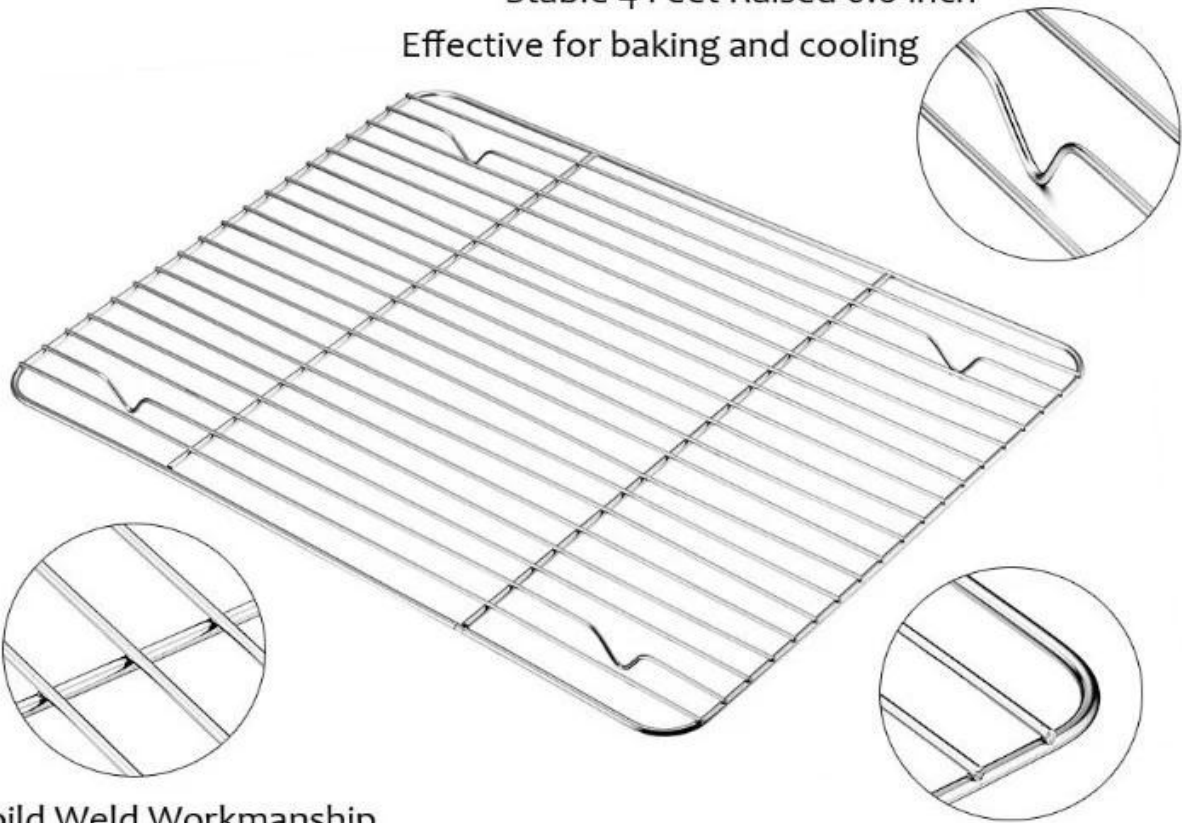

Stable 4 Feet Raised 0.6-inch
Effective for baking and cooling

Solid Weld Workmanship
Sturdy enough to lift up food

Smooth Edges with no Snag / Burrs
Won't scratch dish cloths / scrub sponge

Smooth Round Corner
Food release easily and easy clean

Edge Crimped Design
No sharp edges cutting hands

1-inch Rimmed Edges
Straight sides and Easy grip

TSINGBUY

Tsingbuy [BANNETON](#) OEM 12
OEM banneton
PP couche

• OUR SERVICE •

With more than 10 years focusing on research, development and manufacturer of bakeware, Tsingbuy Industry limited has been becoming one of the leading manufacturers in commercial and home bakeware industry in China. Our products mainly cover sheet pan, multi-mould pan, baguette tray, cake tin, Pullman pan, Pizza series, Banneton and other bakeware