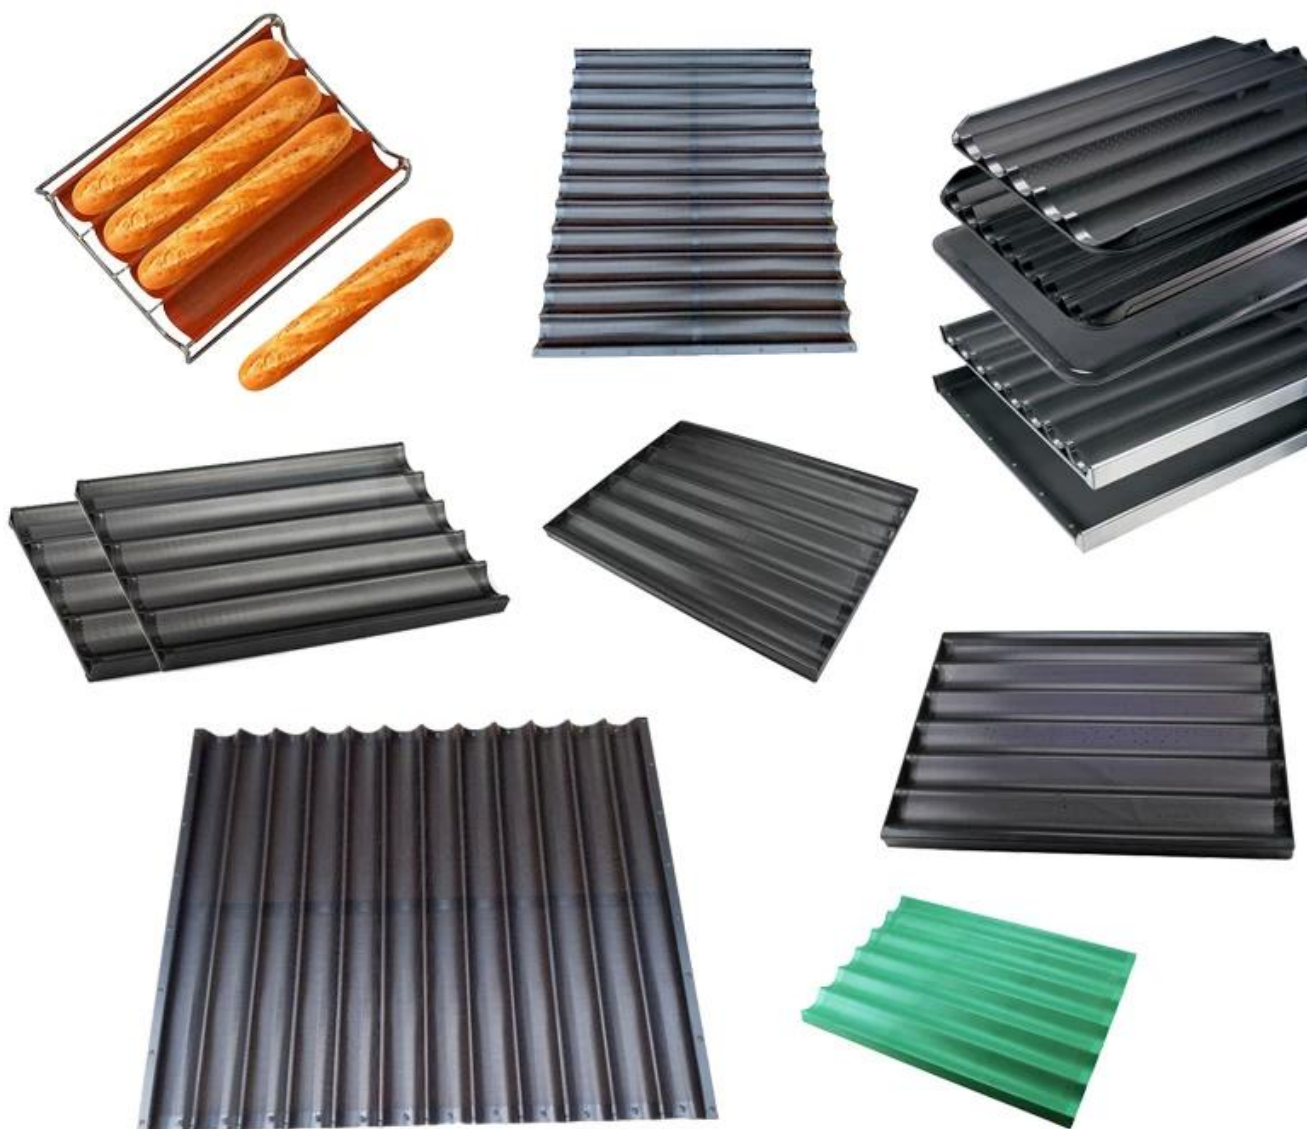

ODM&OEM

4 Tsingbuy

□□□□□□□□□□□□

Tsingbuy Industry Limited 12 50 OEM&ODM

000000

 Zoe Lee		TSINGBUY INDUSTRY LIMITED FACTORY PLANET OEM & ODM - Bakeware and Customization	
Tel	+86 186 1186 6087	+86 0755-85234769	
Email	marketing@tsingbuy.com		
Skype	+86 186 1186 6087		
Whatsapp	+86 186 1186 6087		
Web	www.chinabakeware.com		
ADD	2 Floor B1 Building, No 22 Dafu Industry park, Guanlan, Longhua District, Shenzhen, China 518110		