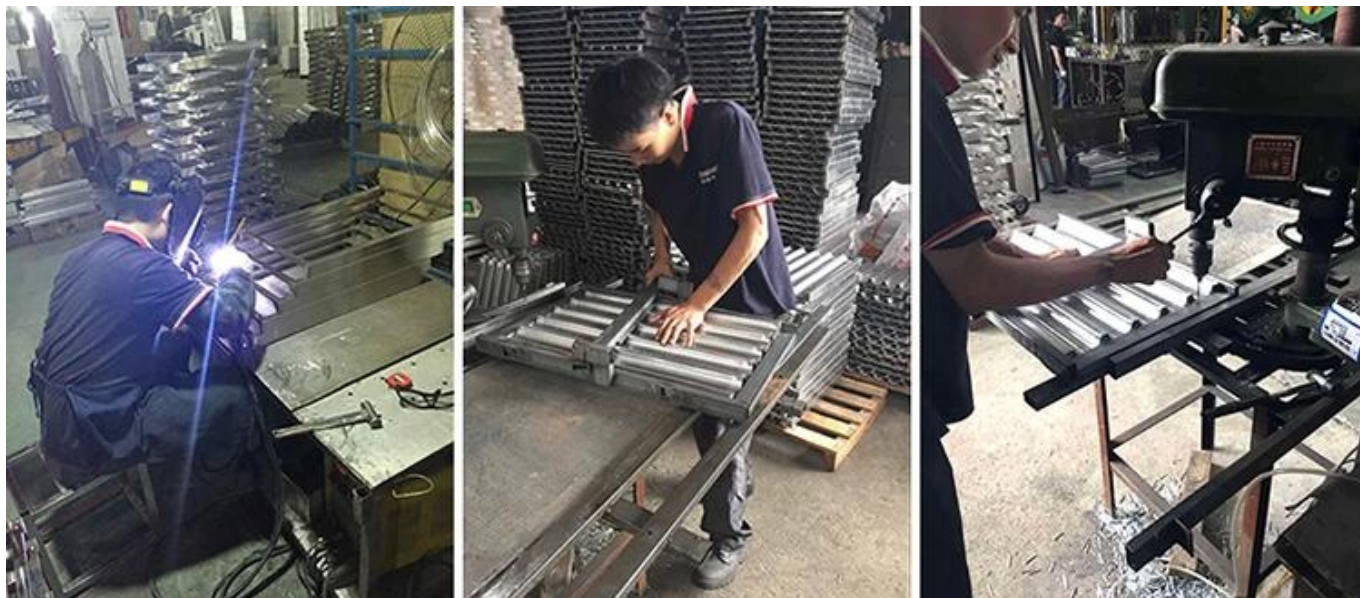

ODM&OEM

4 Tsingbuy

□□□□□□□□□□□□

Tsingbuy Industry Limited 12 50 OEM&ODM

000000

 Zoe Lee		TSINGBUY INDUSTRY LIMITED FACTORY PLANET OEM & ODM - Bakeware and Customization	
Tel	+86 186 1186 6087	+86 0755-85234769	
Email	marketing@tsingbuy.com		
Skype	+86 186 1186 6087		
Whatsapp	+86 186 1186 6087		
Web	www.chinabakeware.com		
ADD	2 Floor B1 Building, No 22 Dafu Industry park, Guanlan, Longhua District, Shenzhen, China 518110		