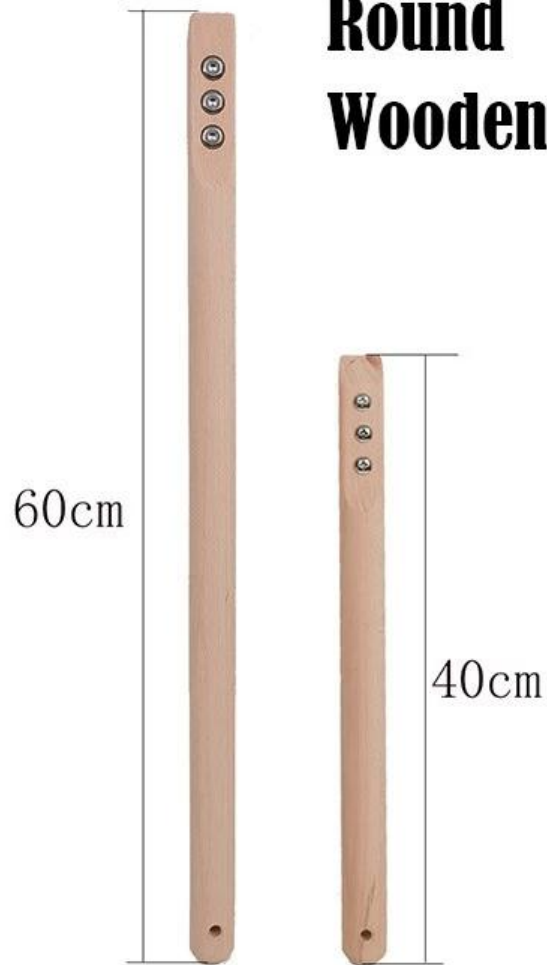

Square Perforated Pizza Peel Shovel

300mm (宽)

12 inch

330mm (宽)

13 inch

350mm (宽)

14 inch

400mm (宽)

16 inch

Round Wooden Handle

Flat round wooden handle

40/60cm

□□□□

Production Machines

Automatic cutting machine

Automatic punching machine