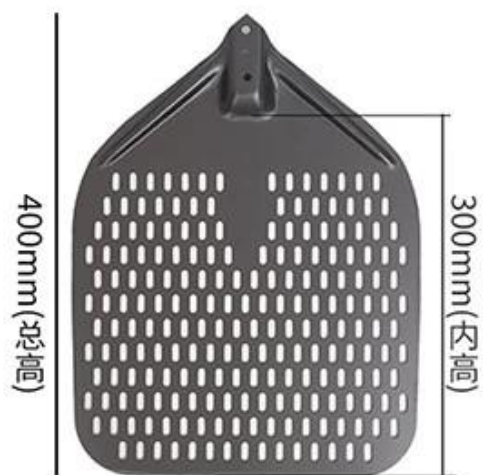

Square Perforated Pizza Peel Shovel

300mm (宽)

12 inch

330mm (宽)

13 inch

350mm (宽)

14 inch

400mm (宽)

16 inch

Round Wooden Handle

Flat round wooden handle

40/60cm

□□□□

Production Machines

Automatic cutting machine

Automatic punching machine