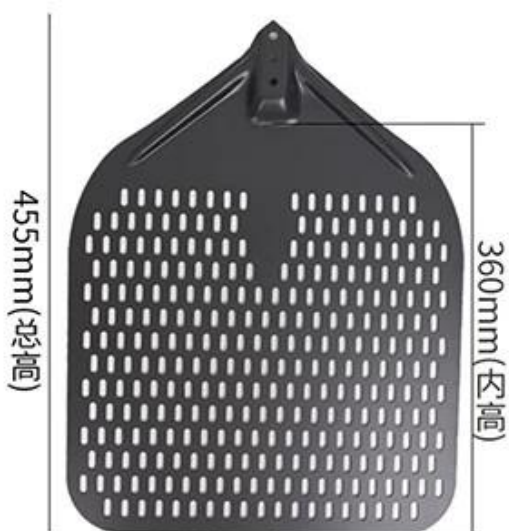

Square Perforated Pizza Peel Shovel

300mm (宽)

12 inch

330mm (宽)

13 inch

350mm (宽)

14 inch

400mm (宽)

16 inch

Round Wooden Handle

Flat round wooden handle

40/60cm

□□□□

Production Machines

Automatic cutting machine

Automatic punching machine