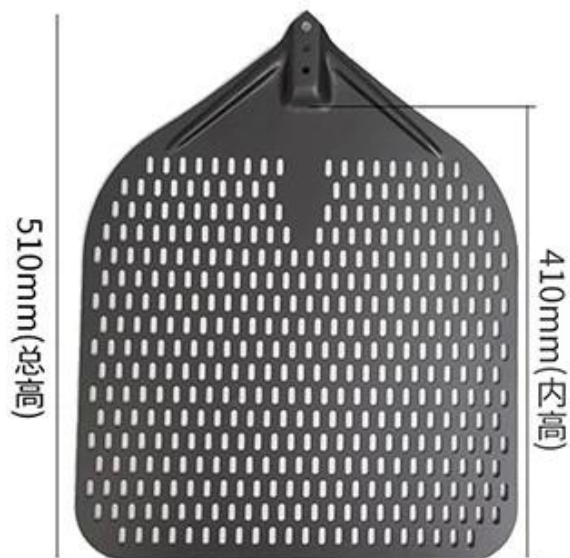

Square Perforated Pizza Peel Shovel

300mm (宽)

12 inch

330mm (宽)

13 inch

350mm (宽)

14 inch

400mm (宽)

16 inch

Round Wooden Handle

Flat round wooden handle

40/60cm

□□□□

Production Machines

Automatic cutting machine

Automatic punching machine