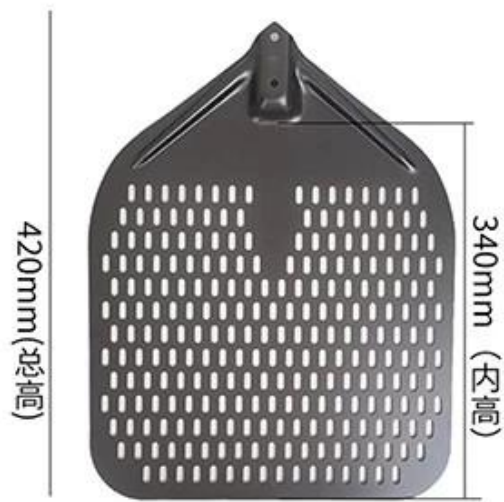

Square Perforated Pizza Peel Shovel

300mm (宽)

12 inch

330mm (宽)

13 inch

350mm (宽)

14 inch

400mm (宽)

16 inch

Round Wooden Handle

Flat round wooden handle

40/60cm

□□□□

Production Machines

Automatic cutting machine

Automatic punching machine