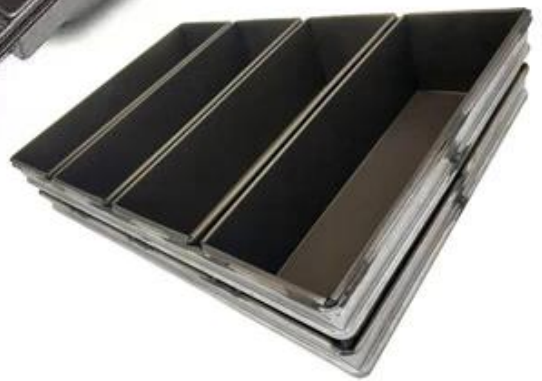

## More Customized Strap Loaf Pans from Tsingbuy

Customized shape  
Customized size  
Rack matched

## Customized Single Loaf Pan

- A. Top length of the item
- B. Top width of the item
- C. Bottom length of the item
- D. Bottom width of the item
- H. Height

## Customized Strapped Loaf Pan Sets

- A. Overall Length
- C. Overall Width
- D. Depth
- E. Frame Height
- F. Center-to-center
- G. Pan Distance

Flat handle

Frame handle

no handle

Matching lid (Drop Style)