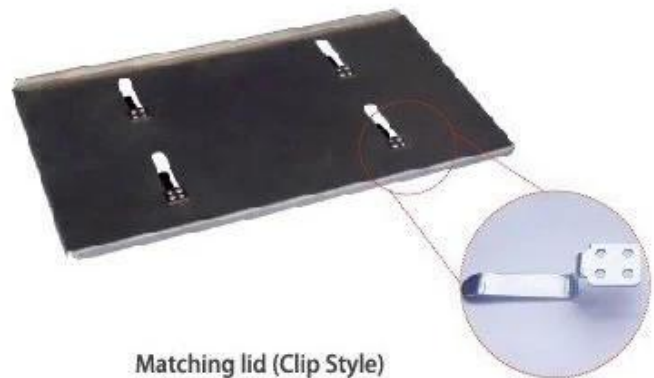

## Customized Single Loaf Pan

- A. Top length of the item
- B. Top width of the item
- C. Bottom length of the item
- D. Bottom width of the item
- H. Height

## Customized Strapped Loaf Pan Sets

- A. Overall Length
- C. Overall Width
- D. Depth
- E. Frame Height
- F. Center-to-center
- G. Pan Distance

Flat handle

Frame handle

no handle

Matching lid (Drop Style)