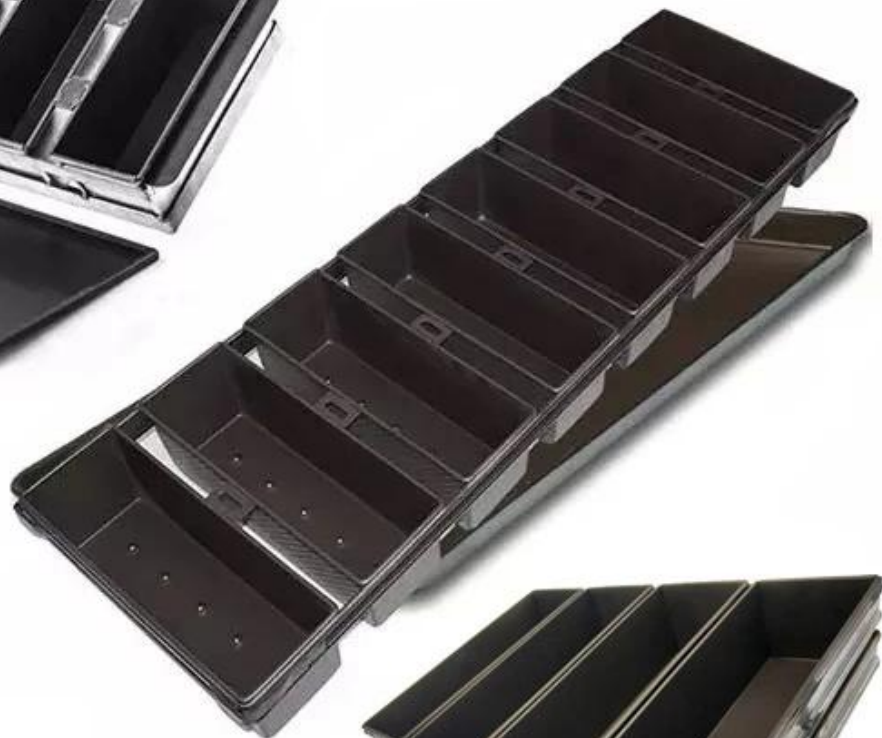

# customized single loaf pan

## More Customized Strap Loaf Pans from Tsingbuy

Customized shape  
Customized size  
Rack matched

## Customized Single Loaf Pan

- A. Top length of the item
- B. Top width of the item
- C. Bottom length of the item
- D. Bottom width of the item
- H. Height

## Customized Strapped Loaf Pan Sets

- A. Overall Length
- C. Overall Width
- D. Depth
- E. Frame Height
- F. Center-to-center
- G. Pan Distance

Flat handle

Frame handle

no handle

Matching lid (Drop Style)