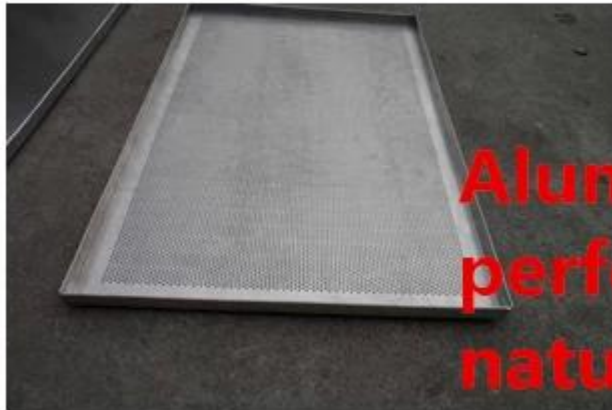

**Aluminum/alusteel
perforated/flat
natural/with coating**