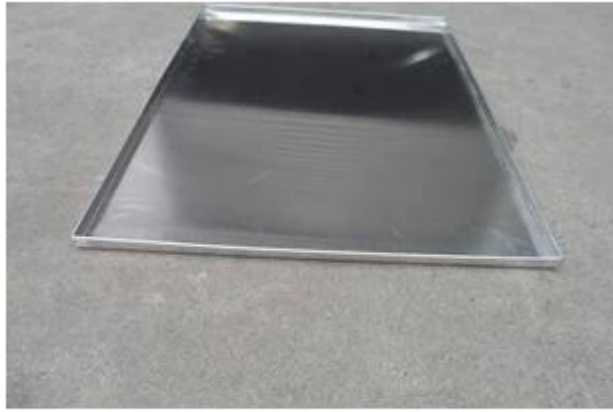

**Machine stamped  
perforated / flat design**

**Standard size**

**natural /teflon /silicone coating**

**handmade  
workmanship**

**turnup hem  
right-angle baking tray  
Any size and thickness  
is acceptance**