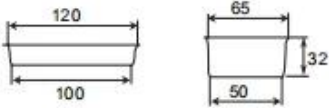

TSMT029

400X600X32 mm

0.4 / 0.8 mm