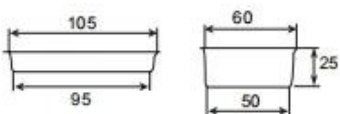

TSMT005

400X600X32 mm

0.4 / 0.8 mm

TSMT029

400X600X32 mm

0.4 / 0.8 mm