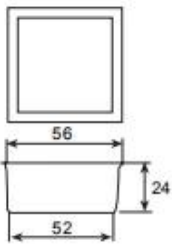

100 cups

TSMT028

800X800X32 mm

0.4 / 1.0 mm

28 cups

40 cups

80 cups

54 cups