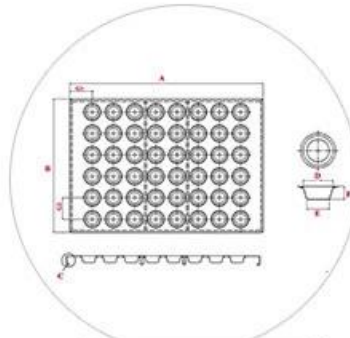

ODM & OEM service