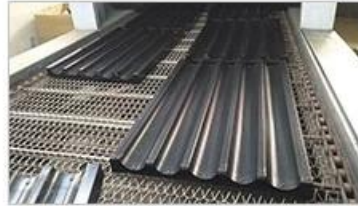

12"x14"

Detachable Wooden handle

Loosen to the left

Tighten to the right

Made in China

□□□□

Production Machines

Automatic cutting machine

Automatic punching machine

Punching machine

Bending machine

Sand blasting machine

Drying machine

Our Advantages

Professional machine

Standard production flow

Experienced workers

Clean & tidy warehouse

Quick production fast dispatch

ODM & OEM service

MAIN PRODUCT

● Industry cup tray

● Baguette tray

● Sheet pan