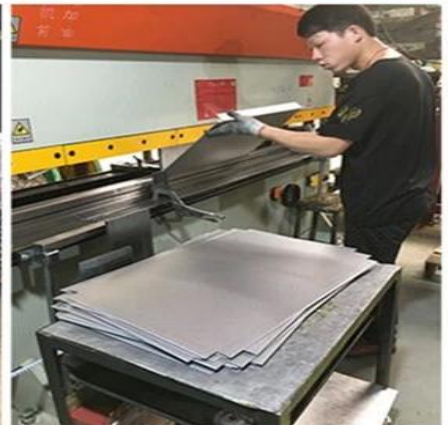

Our Factory

Our products have been exported to Europe, American, Australia/New Zealand, the Middle East, Asia, Africa and other areas.

...