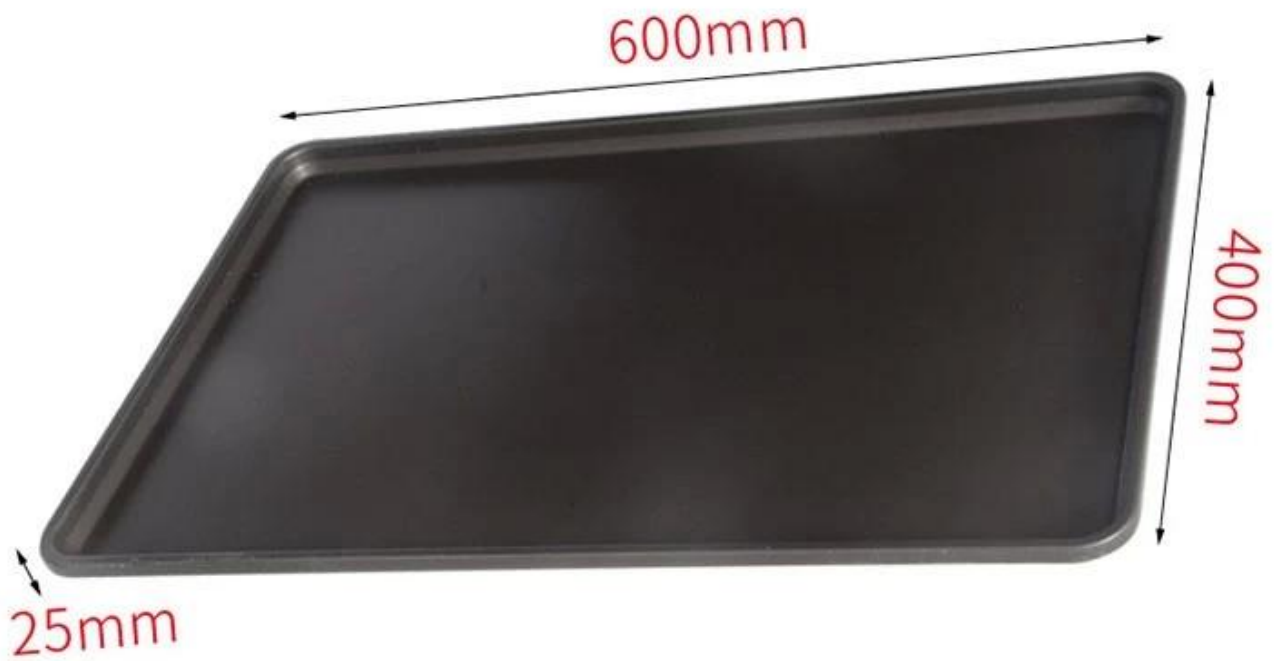

aluminized steel
Non stick surface
0.7mm
600x400x25mm

阿里巴巴 1688 全球货源 一件代发 **bingFactory**

Tsingbuy [阿里巴巴](#) 全球货源 一件代发 17x13

阿里巴巴 1688 全球货源 一件代发

阿里巴巴 Tsingbuy 全球货源 一件代发