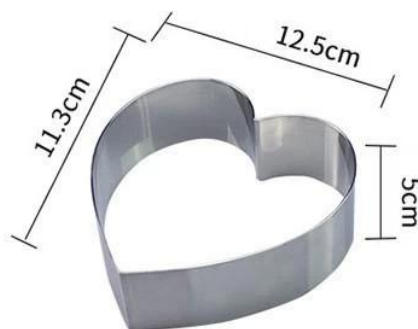

4 inch

5 inch

6 inch

7 inch

8 inch

9 inch

10 inch

000000000000000000000000000000

000Tsingbuy000000000000 [00000000](#) .00000000 00000000000000000000 000000000000000000000000000000

Non-stick Coated Cake Pans

Anodized Surface

Custom Size

Custom Design

non-stick coated

**Fixed bottom
Square
Rectangular**