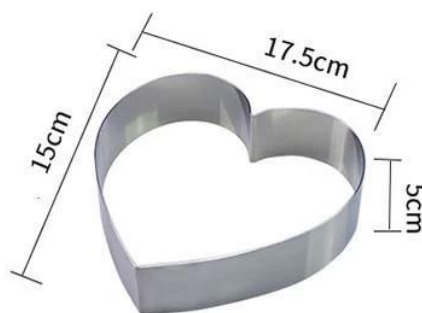

4 inch

5 inch

6 inch

7 inch

8 inch

9 inch

10 inch

000000000000000000000000000000

000Tsingbuy000000000000 [00000000](#) .00000000 00000000000000000000 000000000000000000000000000000

Non-stick Coated Cake Pans

Anodized Surface

Custom Size

Custom Design

non-stick coated

**Fixed bottom
Square
Rectangular**