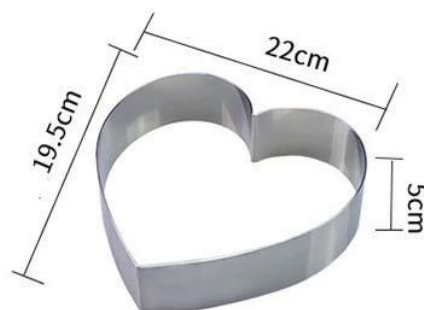

4 inch

5 inch

6 inch

7 inch

8 inch

9 inch

10 inch

000000000000000000000000000000

000Tsingbuy000000000000 [00000000](#) .00000000 00000000000000000000 000000000000000000000000000000

Non-stick Coated Cake Pans

Anodized Surface

Custom Size

Custom Design

non-stick coated

**Fixed bottom
Square
Rectangular**