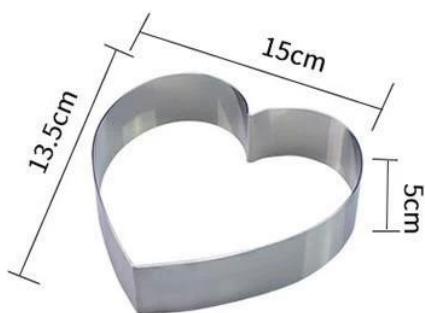

4 inch

5 inch

6 inch

7 inch

8 inch

9 inch

10 inch

000000000000000000000000000000

000Tsingbuy000000000000 [00000000](#) .00000000 00000000000000000000 000000000000000000000000000000

Non-stick Coated Cake Pans

Anodized Surface

Custom Size

Custom Design

non-stick coated

**Fixed bottom
Square
Rectangular**