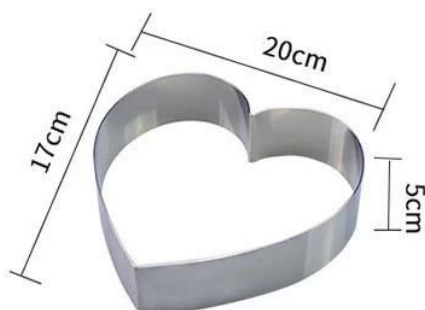

4 inch

5 inch

6 inch

7 inch

8 inch

9 inch

10 inch

000000000000000000000000000000

000Tsingbuy000000000000 [00000000](#) .00000000 00000000000000000000 000000000000000000000000000000

Non-stick Coated Cake Pans

Anodized Surface

Custom Size

Custom Design

non-stick coated

**Fixed bottom
Square
Rectangular**