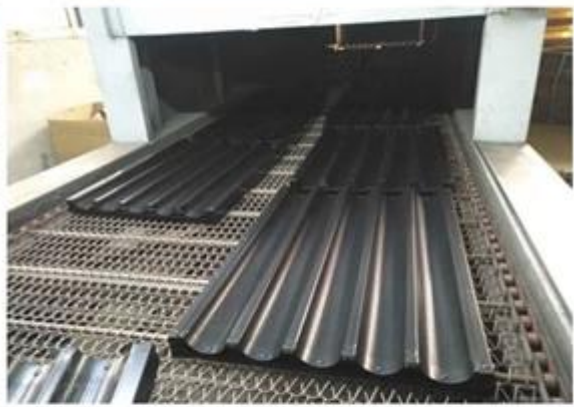

1. 2. MOR 50 OEM ODM

1. 2. MOR 50 OEM ODM

1. 2. MOR 50 OEM ODM

Zoe Lee		TSINGBUY INDUSTRY LIMITED FACTORY PLANET OEM & ODM - Bakeware and Customization	
Tel	+86 186 1186 6087	+86 0755-85234769	
Email	marketing@tsingbuy.com		
Skype	+86 186 1186 6087		
Whatsapp	+86 186 1186 6087		
Web	www.chinabakeware.com		
ADD	2 Floor B1 Building, No 22 Dafu Industry park, Guanlan, Longhua District, Shenzhen, China 518110		

1. 2. MOR 50 OEM ODM