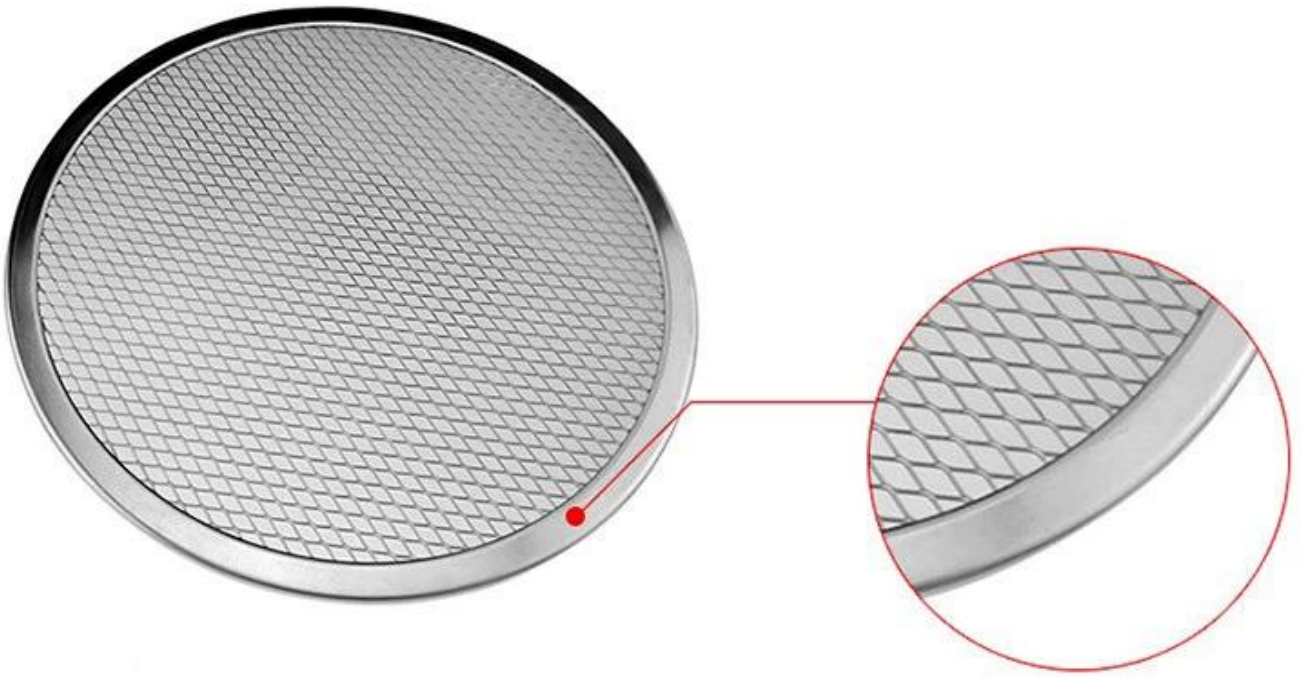

Weight:141g

16 inch

40.6CM

Weight:163g

17 inch

43.2CM

Weight:183g

□□□□□□□□□□