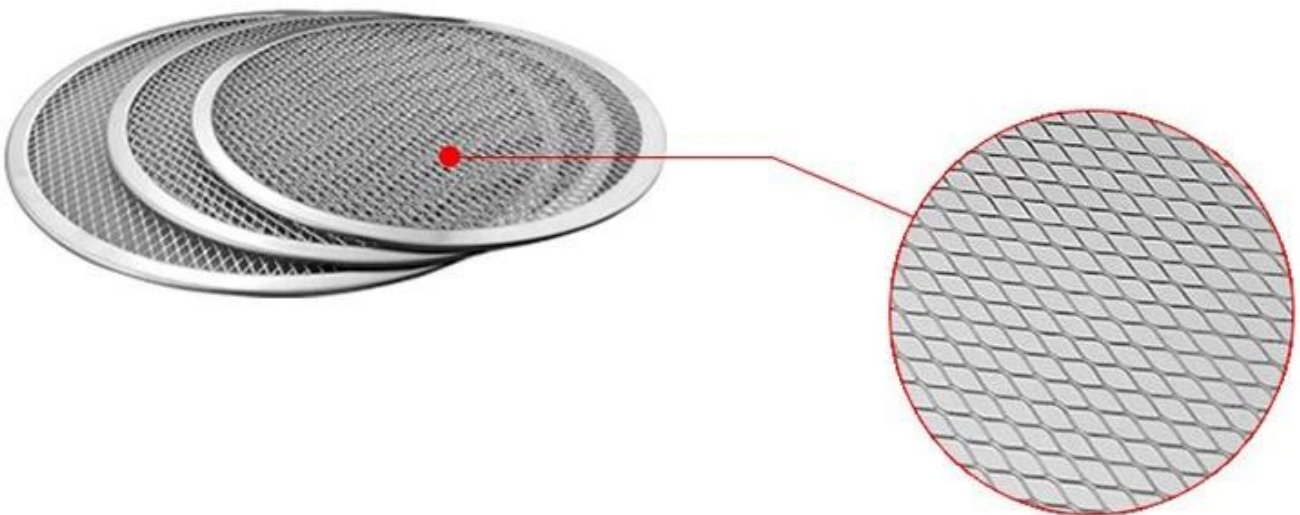

□□□□□□□□1.0mm