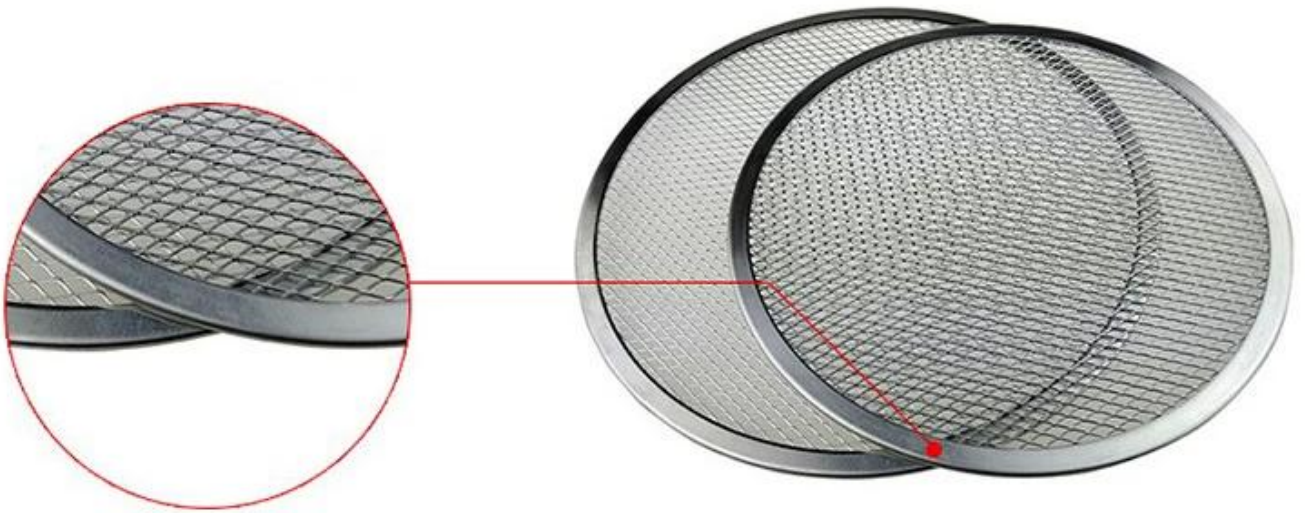

Weight:141g

16 inch

40.6CM

Weight:163g

17 inch

43.2CM

Weight:183g

□□□□□□□□□□