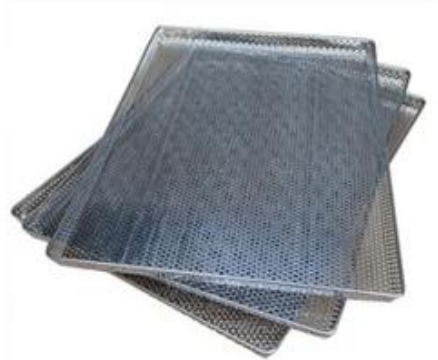

0.7mm Aluminized Steel

400\*600\*50mm baking sheet pan

0.7mm Aluminized Steel

400\*600\*30mm baking sheet pan

3 layer non stick coating

Wire in Rim  
Curling Edge

3 layer non stick coating

Perforation

Wire in Rim  
Curling Edge

3 layer non stick coating

corrugation

Square metal wire in rim  
curling edge

0.7mm Aluminized Steel

400\*600\*30mm baking sheet pan

400\*600\*50mm is also optional

3 layer non stick coating

metal wire in rim, curling edge

Tsingbuy