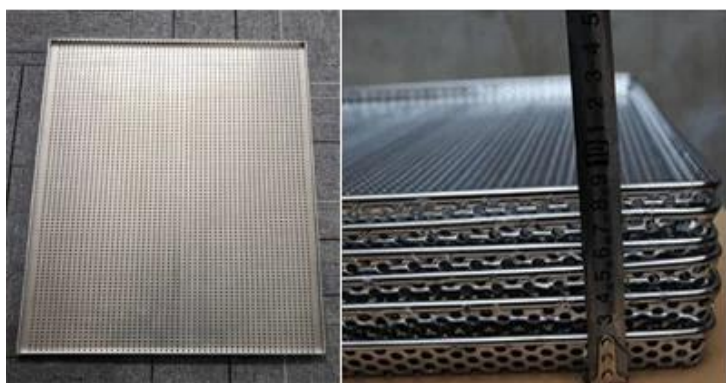

Wire in Rim  
Curling Edge

3 layer non stick coating

corrugation

Square metal wire in rim  
curling edge

0.7mm Aluminized Steel

400\*600\*30mm baking sheet pan

400\*600\*50mm is also optional

3 layer non stick coating

metal wire in rim, curling edge

Tsingbuy