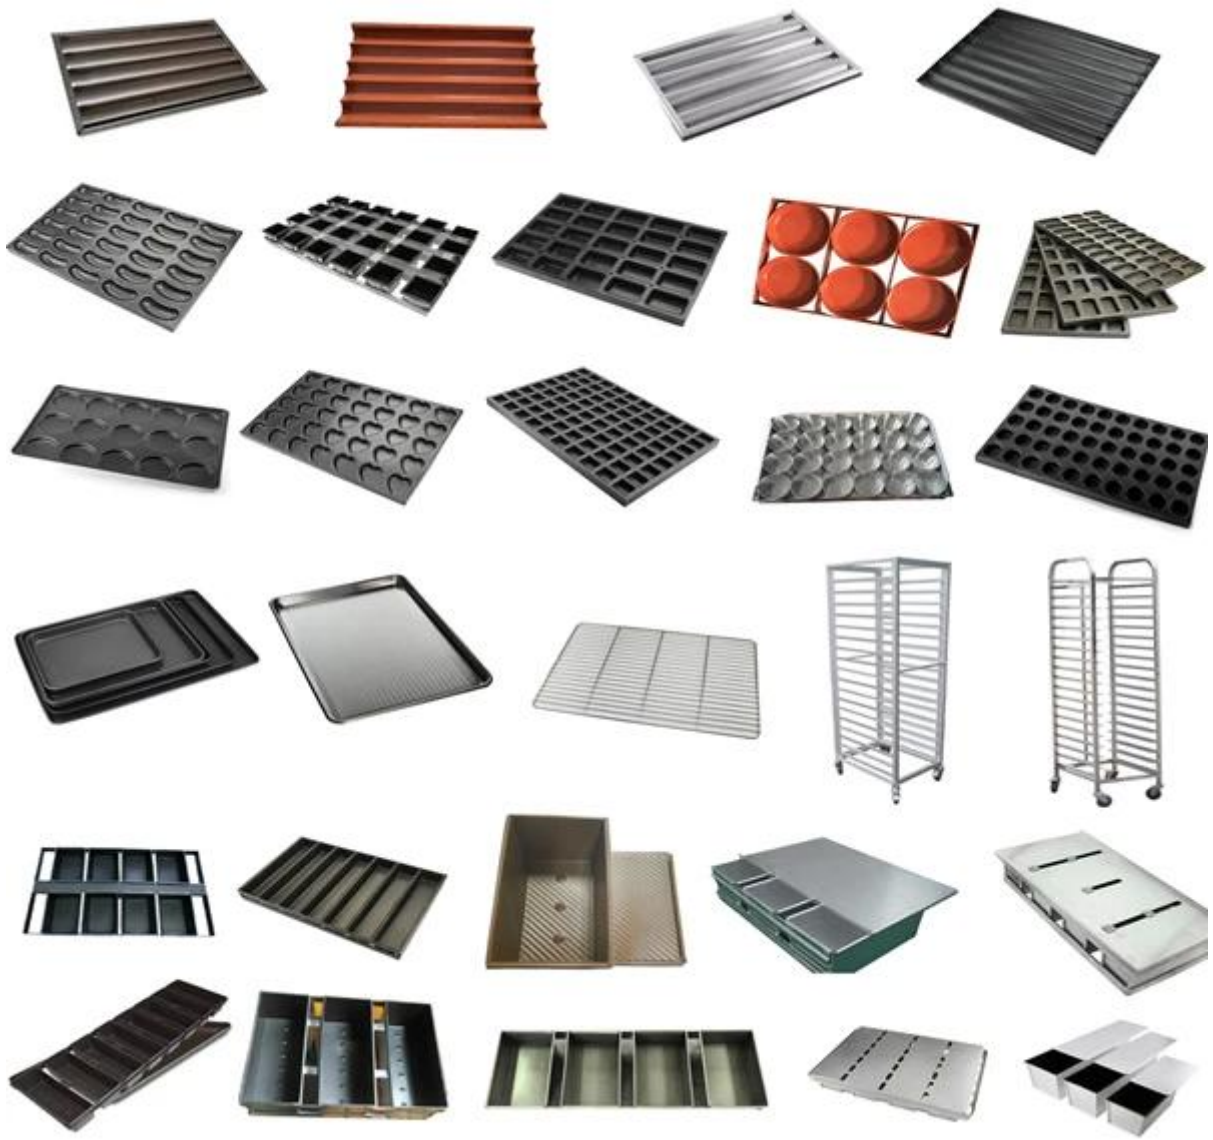

Corrugated metal roofing panels [factory](#) provide a wide range of options for your roofing needs. We offer various profiles and colors to suit your aesthetic preferences. Our panels are made from high-quality materials and are designed for durability and long-lasting performance. We have a 4-year warranty on our products. Contact us on Tsingbuy for more information and to place your order.

5 baguettes
open frame

5 baguettes non-stick
open frame

6 baguettes non-stick
open frame

7 baguettes round corner

7 baguettes non-stick

8 baguettes

8 baguettes non-stick

9 baguettes

9 baguettes non-stick

10 baguettes

10 baguettes non-stick

□□□□□□

Showing Room

Pictures of Workshop