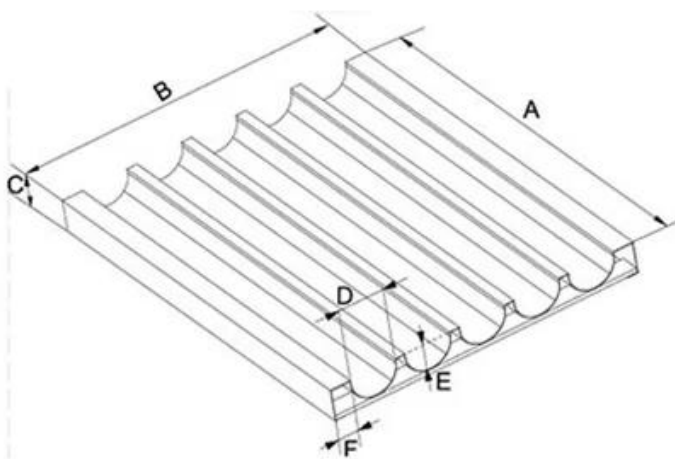

With a few specifications we can manufacture your customized product

- A. Overall Length
- B. Overall Width
- C. Height
- D. Row Width
- F. Width of edge