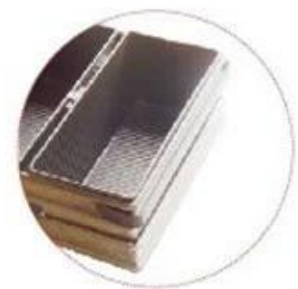

Customized Single Loaf Pan

- A.Top length of the item
- B.Top width of the item
- C.Bottom length of the item
- D.Bottom width of the item
- H.Height

Customized Strapped Loaf Pan Sets

- A.Overall Length
- C.Overall Width
- D.Depth
- E.Frame Height
- F.Center-to-center
- G.Pan Distance

Flat handle

Frame handle

no handle

Matching lid (Drop Style)

Matching lid (Clip Style)

□□□□□□□□

Teflon coating
Silicone coating

Material:
Aluminum alloy
Aluminized steel