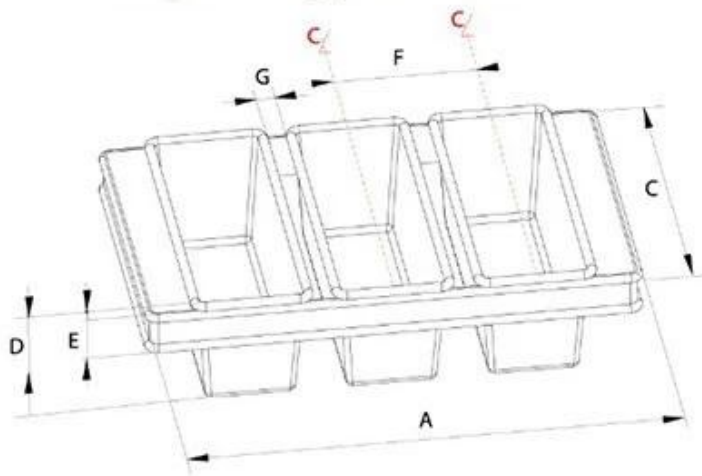

Customized Single Loaf Pan

- A.Top length of the item
- B.Top width of the item
- C.Bottom length of the item
- D.Bottom width of the item
- H.Height

Customized Strapped Loaf Pan Sets

- A.Overall Length
- C.Overall Width
- D.Depth
- E.Frame Height
- F.Center-to-center
- G.Pan Distance

Flat handle

Frame handle

no handle

Matching lid (Drop Style)

Matching lid (Clip Style)

□□□□□□□□

Teflon coating
Silicone coating

Material:
Aluminum alloy
Aluminized steel