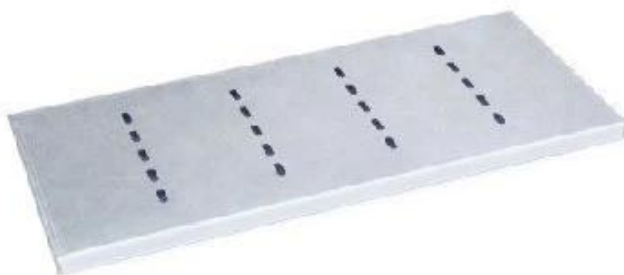

Customized Single Loaf Pan

- A.Top length of the item
- B.Top width of the item
- C.Bottom length of the item
- D.Bottom width of the item
- H.Height

Customized Strapped Loaf Pan Sets

- A.Overall Length
- C.Overall Width
- D.Depth
- E.Frame Height
- F.Center-to-center
- G.Pan Distance

Flat handle

Frame handle

no handle

Matching lid (Drop Style)

Matching lid (Clip Style)

□□□□□□□□

Teflon coating
Silicone coating

Material:
Aluminum alloy
Aluminized steel