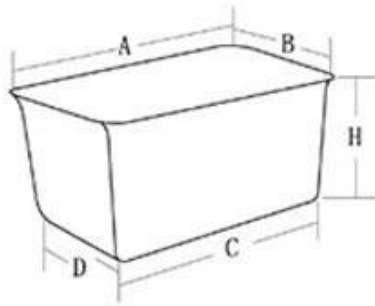

Customized Single Loaf Pan

- A.Top length of the item
- B.Top width of the item
- C.Bottom length of the item
- D.Bottom width of the item
- H.Height

Customized Strapped Loaf Pan Sets

- A.Overall Length
- C.Overall Width
- D.Depth
- E.Frame Height
- F.Center-to-center
- G.Pan Distance

Flat handle

Frame handle

no handle

Matching lid (Drop Style)

Matching lid (Clip Style)

□□□□□□□□

Teflon coating
Silicone coating

Material:
Aluminum alloy
Aluminized steel