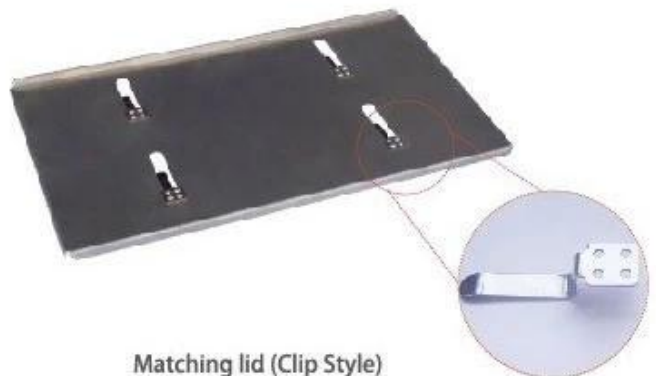

Customized Single Loaf Pan

- A.Top length of the item
- B.Top width of the item
- C.Bottom length of the item
- D.Bottom width of the item
- H.Height

Customized Strapped Loaf Pan Sets

- A.Overall Length
- C.Overall Width
- D.Depth
- E.Frame Height
- F.Center-to-center
- G.Pan Distance

Flat handle

Frame handle

no handle

Matching lid (Drop Style)

Matching lid (Clip Style)

□□□□□□□□

Teflon coating
Silicone coating

Material:
Aluminum alloy
Aluminized steel