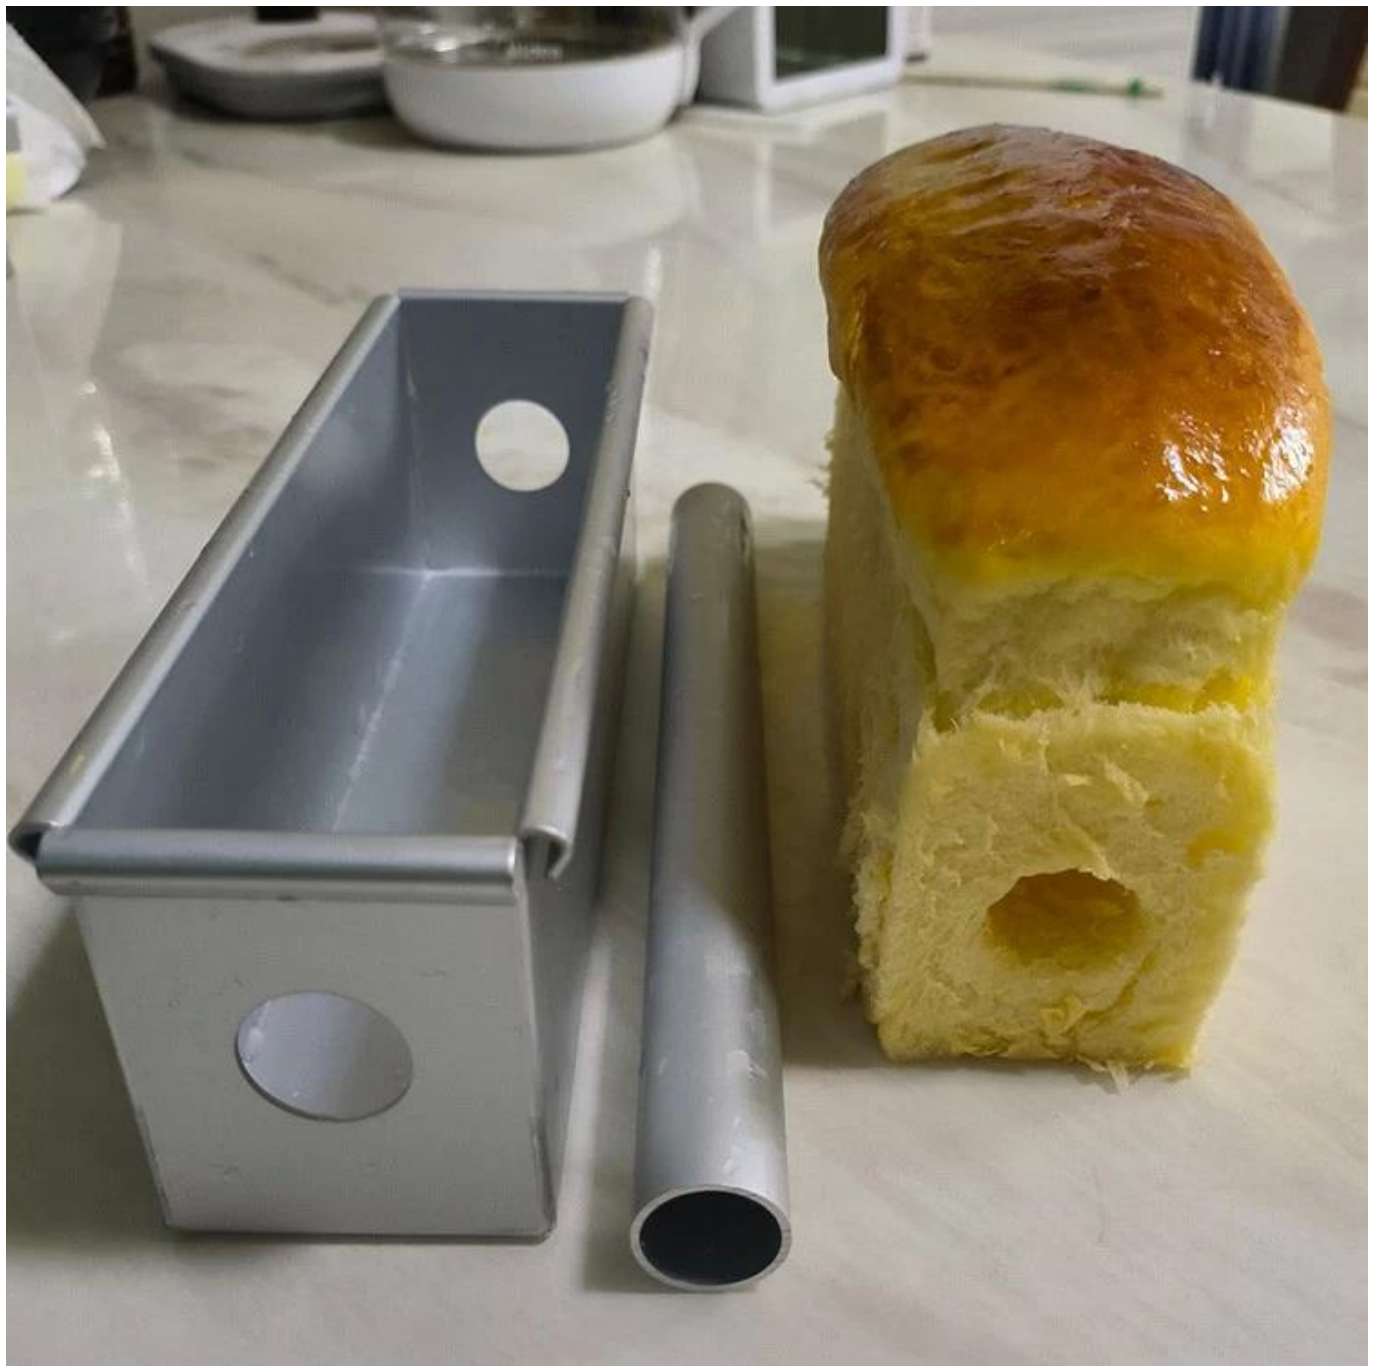

250g Bread Loaf Pan

1.2mm thick aluminum

**Heart Shaped
Hollow in Middle**

100g Loaf Bread Mold

1.2mm thick aluminum alloy

Heart shaped
hollow in middle

專業生產各類麵包模具

Tsingbuy 專業生產各類麵包模具 歡迎各界人士垂詢：www.tsingbuy.com

產品系列：專業生產各類麵包模具

產品規格：250/450/500/750/900/1000/1200g 專業生產各類麵包模具

產品材料：專業PTFE 專業生產各類麵包模具

ODM&OEM專業生產各類麵包模具

Regular Specification of Single Loaf Bread Baking Pan

Model	Dough Weight	Size		Weight	Thickness
		Upper	Bottom		
TSTP036	250g	164x94 mm	158x87 mm	77 mm	1.0 mm
TSTP037	300g	175x100 mm	173x98 mm	100 mm	1.0 mm
TSTP038	385g	217x94 mm	211x88 mm	77 mm	1.0 mm
TSTP039	450g	197x106 mm	186x101 mm	110 mm	1.0 mm
TSTP040	600g	309x91 mm	300x84 mm	107 mm	1.0 mm
TSTP041	750g	316x100 mm	305x93 mm	116 mm	1.0 mm
TSTP042	900g	327x106 mm	316x100 mm	122 mm	1.0 mm
TSTP043	1000g	327x121 mm	312x119 mm	120 mm	1.0 mm
TSTP044	1200g	370x120 mm	361x116 mm	125 mm	1.0 mm
TSTP045	1500g	450x123 mm	447x120 mm	130 mm	1.0 mm