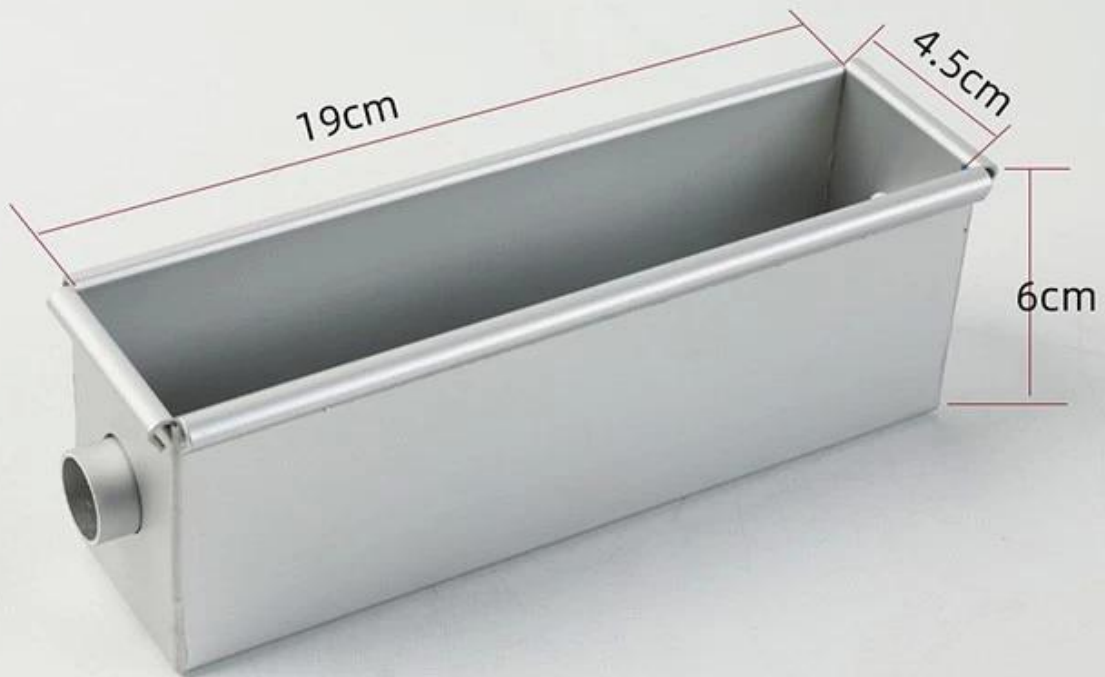

250g Bread Loaf Pan

1.2mm thick aluminum

**Heart Shaped
Hollow in Middle**

100g Loaf Bread Mold

1.2mm thick aluminum alloy

Heart shaped
hollow in middle

專業生產各類麵包模具

Tsingbuy 專業生產各類麵包模具 歡迎各界人士垂詢：www.tsingbuy.com

產品系列：專業生產各類麵包模具

產品規格：250/450/500/750/900/1000/1200g 專業生產各類麵包模具

產品材料：專業PTFE 專業生產各類麵包模具

ODM&OEM專業生產各類麵包模具

Regular Specification of Single Loaf Bread Baking Pan

Model	Dough Weight	Size		Weight	Thickness
		Upper	Bottom		
TSTP036	250g	164x94 mm	158x87 mm	77 mm	1.0 mm
TSTP037	300g	175x100 mm	173x98 mm	100 mm	1.0 mm
TSTP038	385g	217x94 mm	211x88 mm	77 mm	1.0 mm
TSTP039	450g	197x106 mm	186x101 mm	110 mm	1.0 mm
TSTP040	600g	309x91 mm	300x84 mm	107 mm	1.0 mm
TSTP041	750g	316x100 mm	305x93 mm	116 mm	1.0 mm
TSTP042	900g	327x106 mm	316x100 mm	122 mm	1.0 mm
TSTP043	1000g	327x121 mm	312x119 mm	120 mm	1.0 mm
TSTP044	1200g	370x120 mm	361x116 mm	125 mm	1.0 mm
TSTP045	1500g	450x123 mm	447x120 mm	130 mm	1.0 mm