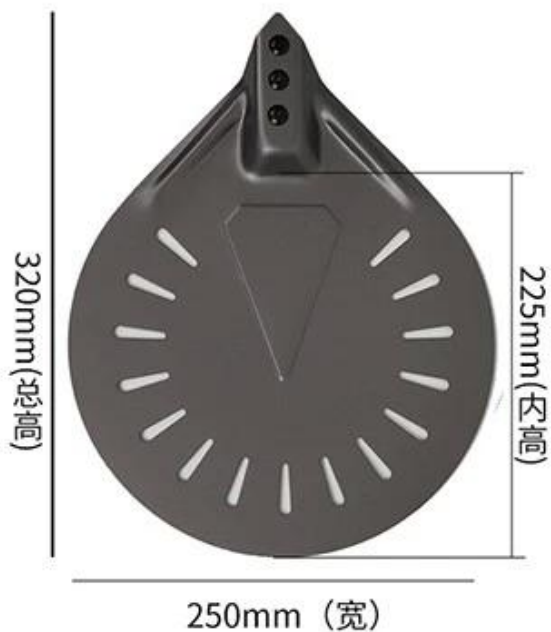

90cm handle + 8 inch shovel

7 inch

8 inch

9 inch

10 inch

Hardening Non Stick Coated

9 inch

8 inch

7 inch

Anodized Surface

packing box
custom box is available

Detachable

How to install

Perforated metal griddles and spatulas hanging on a metal grid wall. [View more products](#).

□□□□

Production Machines