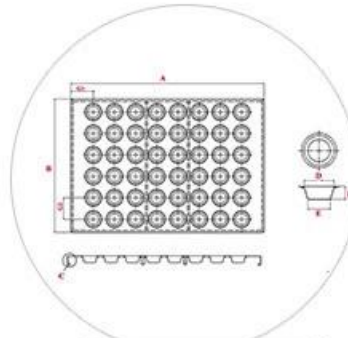

Standard production flow

Experienced workers

Clean & tidy warehouse

Quick production fast dispatch

ODM & OEM service

MAIN PRODUCT

● Industry cup tray

● Baguette tray