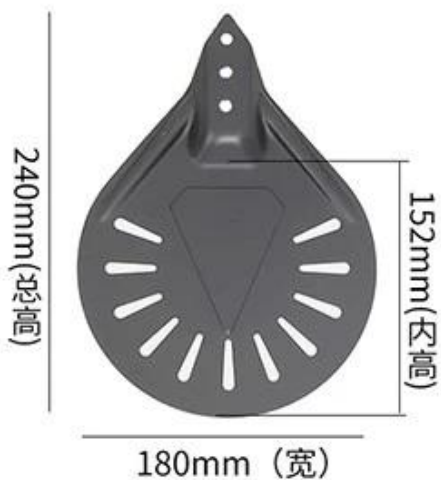

90cm handle + 8 inch shovel

7 inch

8 inch

9 inch

10 inch

Hardening Non Stick Coated

9 inch

8 inch

7 inch

Anodized Surface

packing box
custom box is available

Detachable

How to install

Perforated metal griddles and spatulas hanging on a metal grid wall. [View more products](#).

□□□□

Production Machines