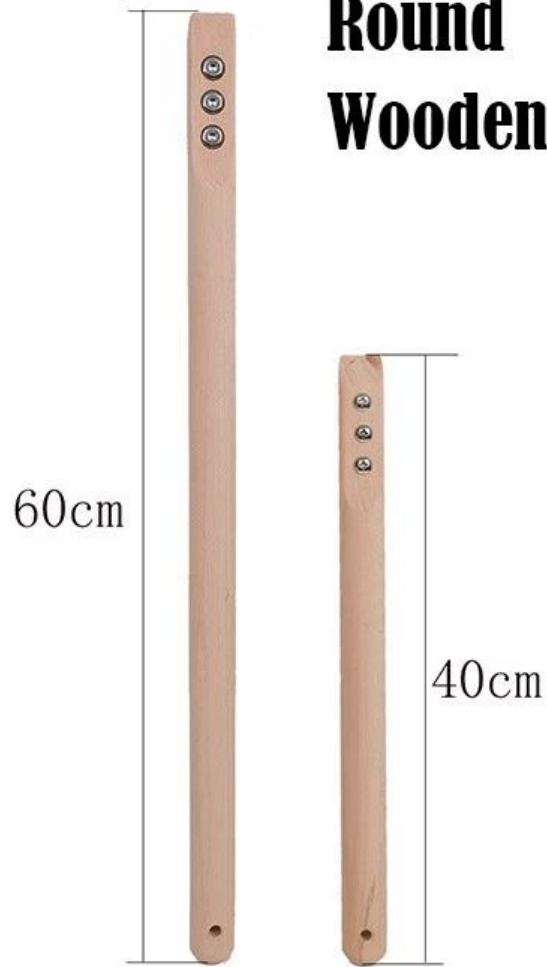

Round Wooden Handle

Flat round wooden handle

40/60cm

7 inch

8 inch

9 inch

10 inch

□□□□