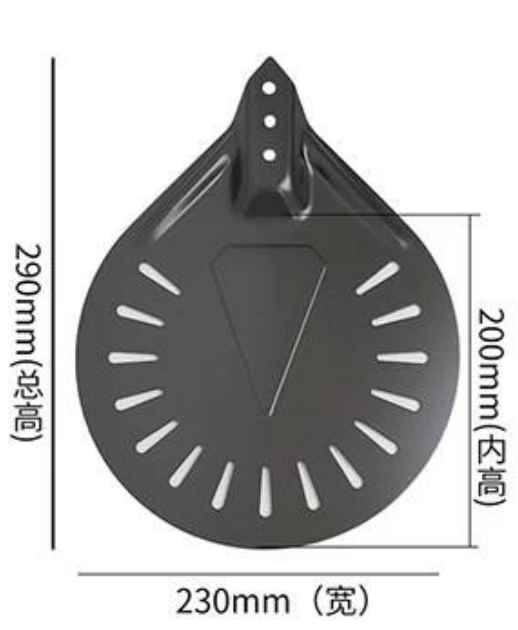

Round Wooden Handle

Flat round wooden handle

40/60cm

7 inch

8 inch

9 inch

10 inch

□□□□