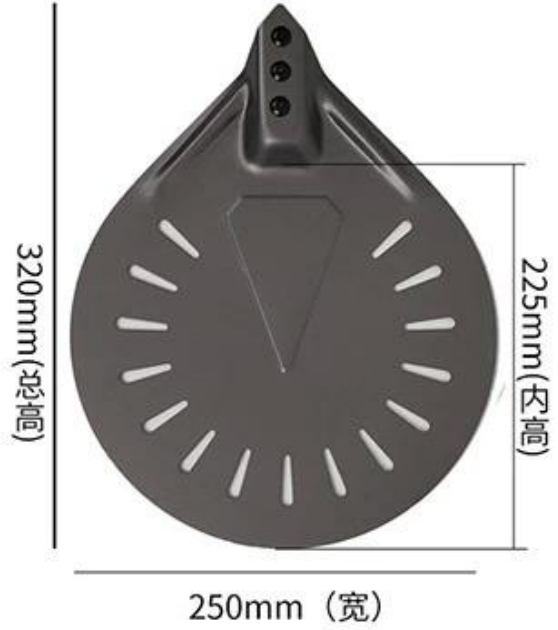

Round Wooden Handle

Flat round wooden handle

40/60cm

7 inch

8 inch

9 inch

10 inch

□□□□