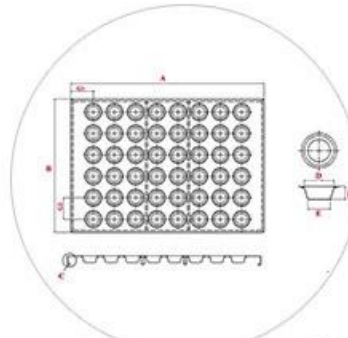

ODM & OEM service