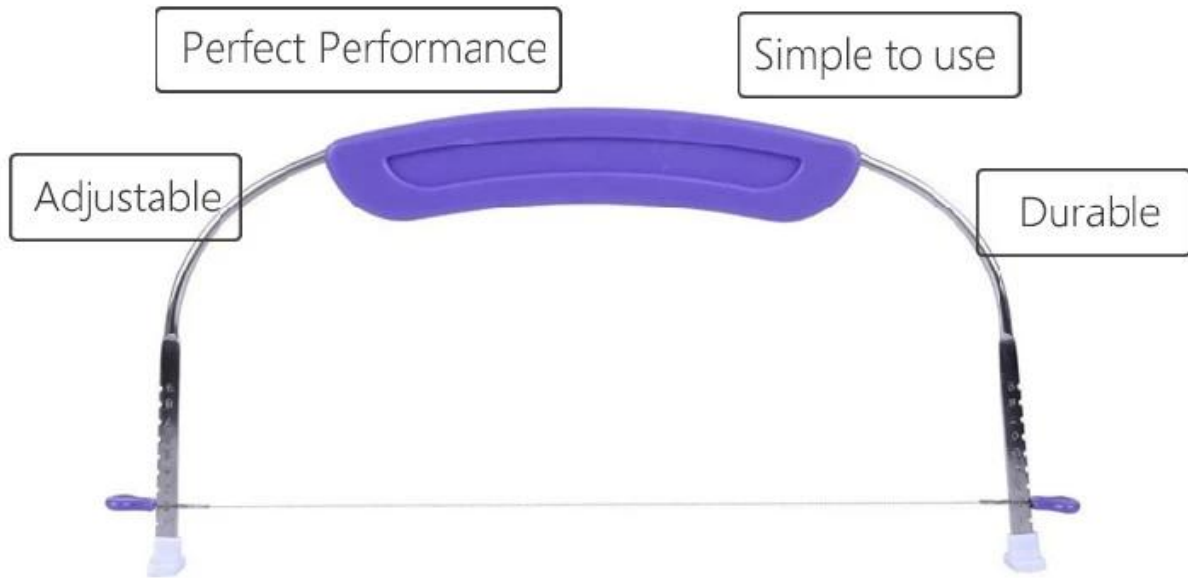

CAKE LEVELER / CAKE LAYER

XXXXXXXXXX

Tsingbuy Industry Limited 工厂 OEM 工厂 banneton PP 工厂

□□□□□□

 Zoe Lee	TSINGBUY INDUSTRY LIMITED FACTORY PLANET OEM & ODM - Bakeware and Customization	
 Tel	+86 186 1186 6087	+86 0755-85234769
 Email	marketing@tsingbuy.com	
 Skype	+86 186 1186 6087	
 Whatsapp	+86 186 1186 6087	
 Web	www.chinabakeware.com	
 ADD	2 Floor B1 Building, No 22 Dafu Industry park, Guanlan, Longhua District, Shenzhen, China 518110	