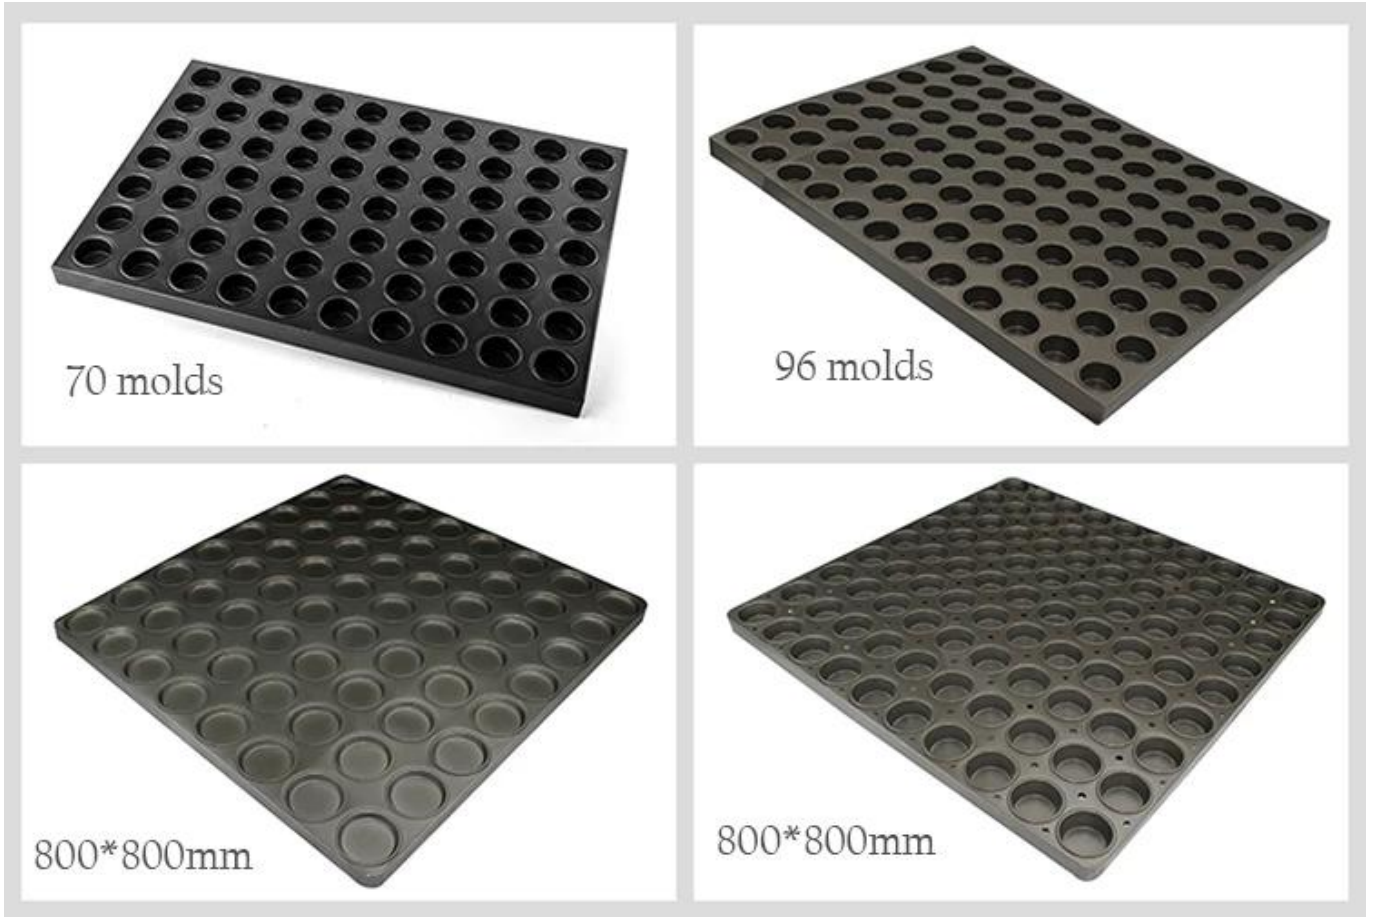

**Pictures**

**90 molds  
perforated tray**

**64 molds**  
**no perforation**

mold bottom with hole

round tray corner

shallow molds

perforated molds

歡迎各界人士垂詢 洽詢 **Tsingbuy**

**Large Multi-mould Pans**  
800\*800mm, 400\*720mm

hot dog

hot dog

half-ball

donuts

egg shaped

flower

Madeleine