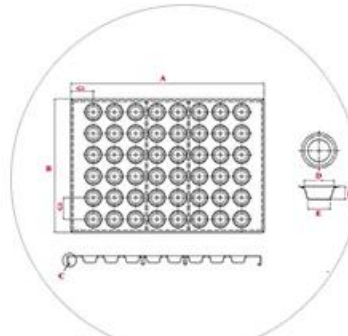

ODM & OEM service