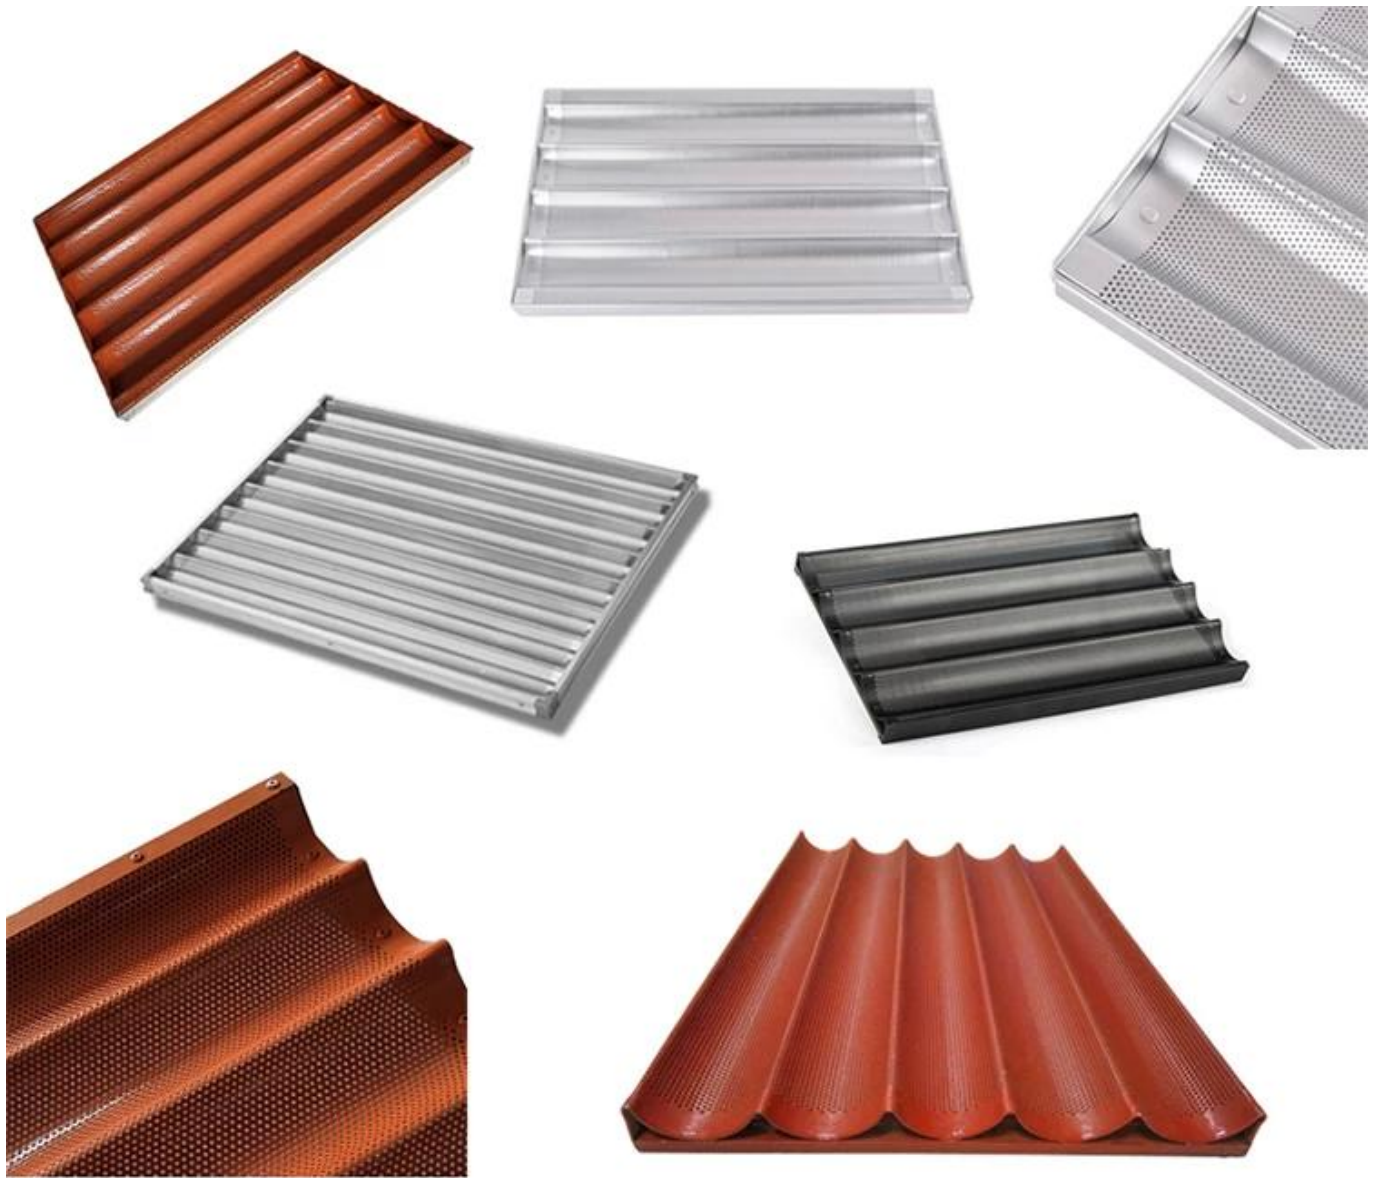

□□□□□□

Zoe Lee		TSINGBUY INDUSTRY LIMITED FACTORY PLANET OEM & ODM - Bakeware and Customization	
Tel	+86 186 1186 6087	+86 0755-85234769	
Email	marketing@tsingbuy.com		
Skype	+86 186 1186 6087		
Whatsapp	+86 186 1186 6087		
Web	www.chinabakeware.com		
ADD	2 Floor B1 Building, No 22 Dafu Industry park, Guanlan, Longhua District, Shenzhen, China 518110