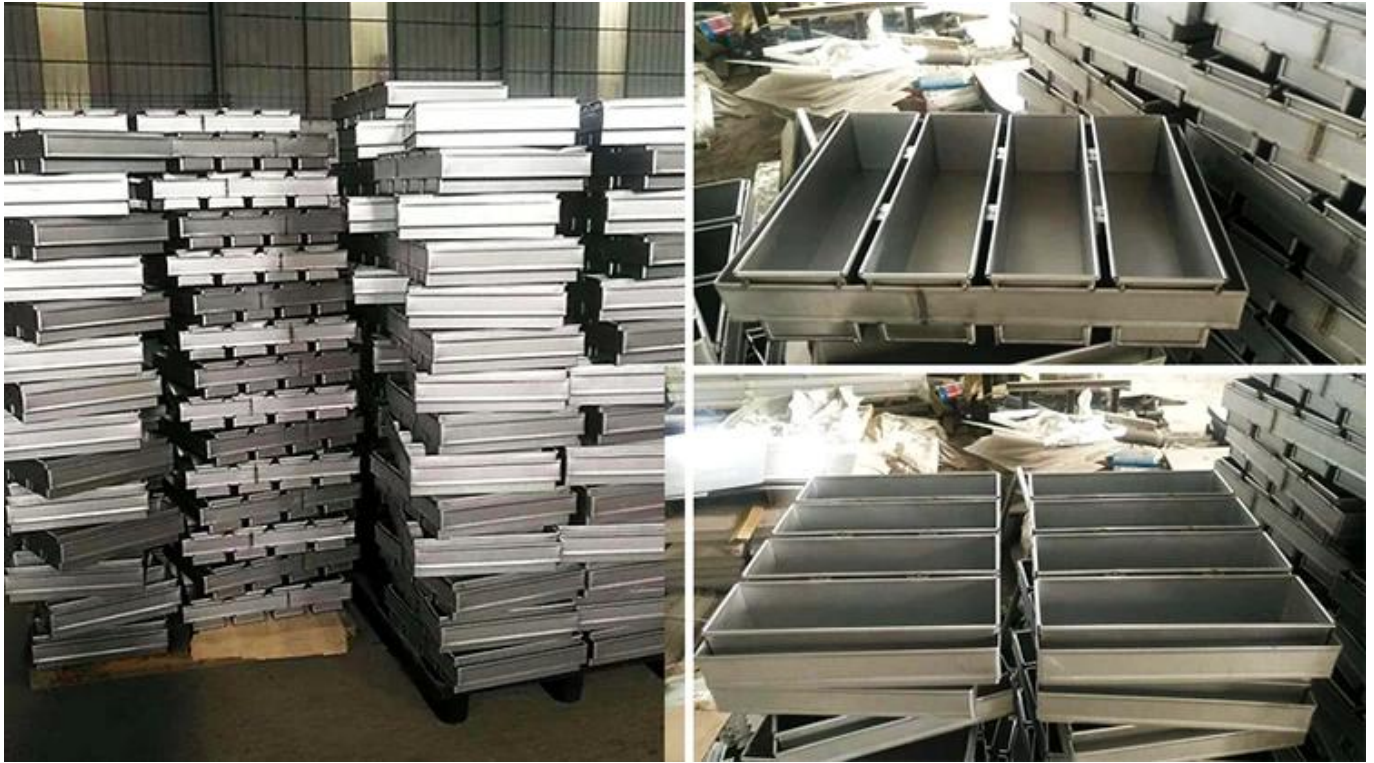

5

5

1. H
- 2.
- 3.
- 4.
- 5.
6. Tsingbuy [12](#)

5

More Customized Strap Loaf Pans from Tsingbuy

Customized shape
Customized size
Rack matched

customized single loaf pan

□□□□□