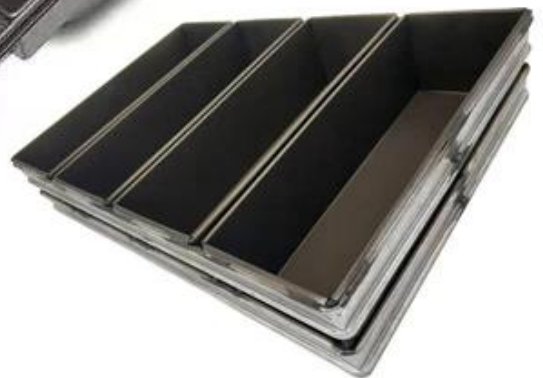

5

5

1. H
- 2.
- 3.
- 4.
- 5.
6. Tsingbuy [12](#)

5

More Customized Strap Loaf Pans from Tsingbuy

Customized shape
Customized size
Rack matched

customized single loaf pan

□□□□□