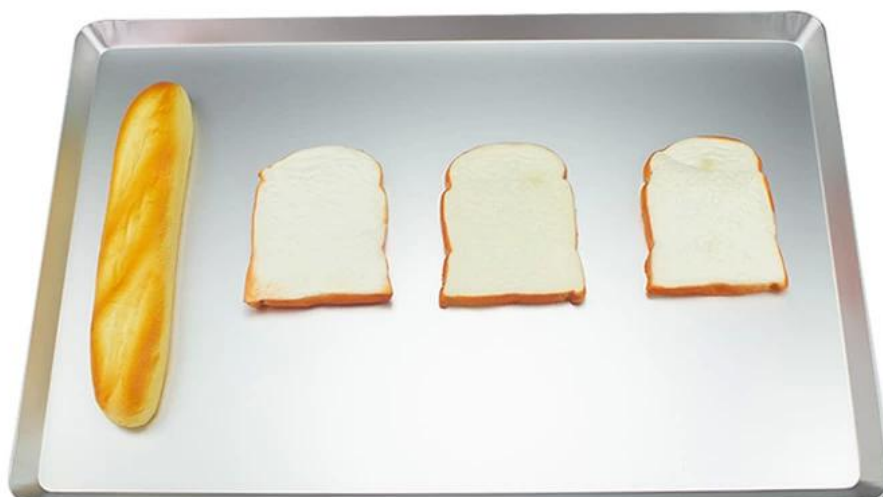

40x60cm

40x60cm

1.2

2. 1.2

3.

4. betterdurability

5.

6. Tsingbuy 400 * 600 * 20

40x60x2cm

Used for Baking Bread, Cake, Cookies etc

Food Grade Premium Quality
Aluminum Alloy

One piece Integrated
Machine Stamping Molding

Round Corner

Right Angle Corner

Tsingbuy 12

Tsingbuy 12