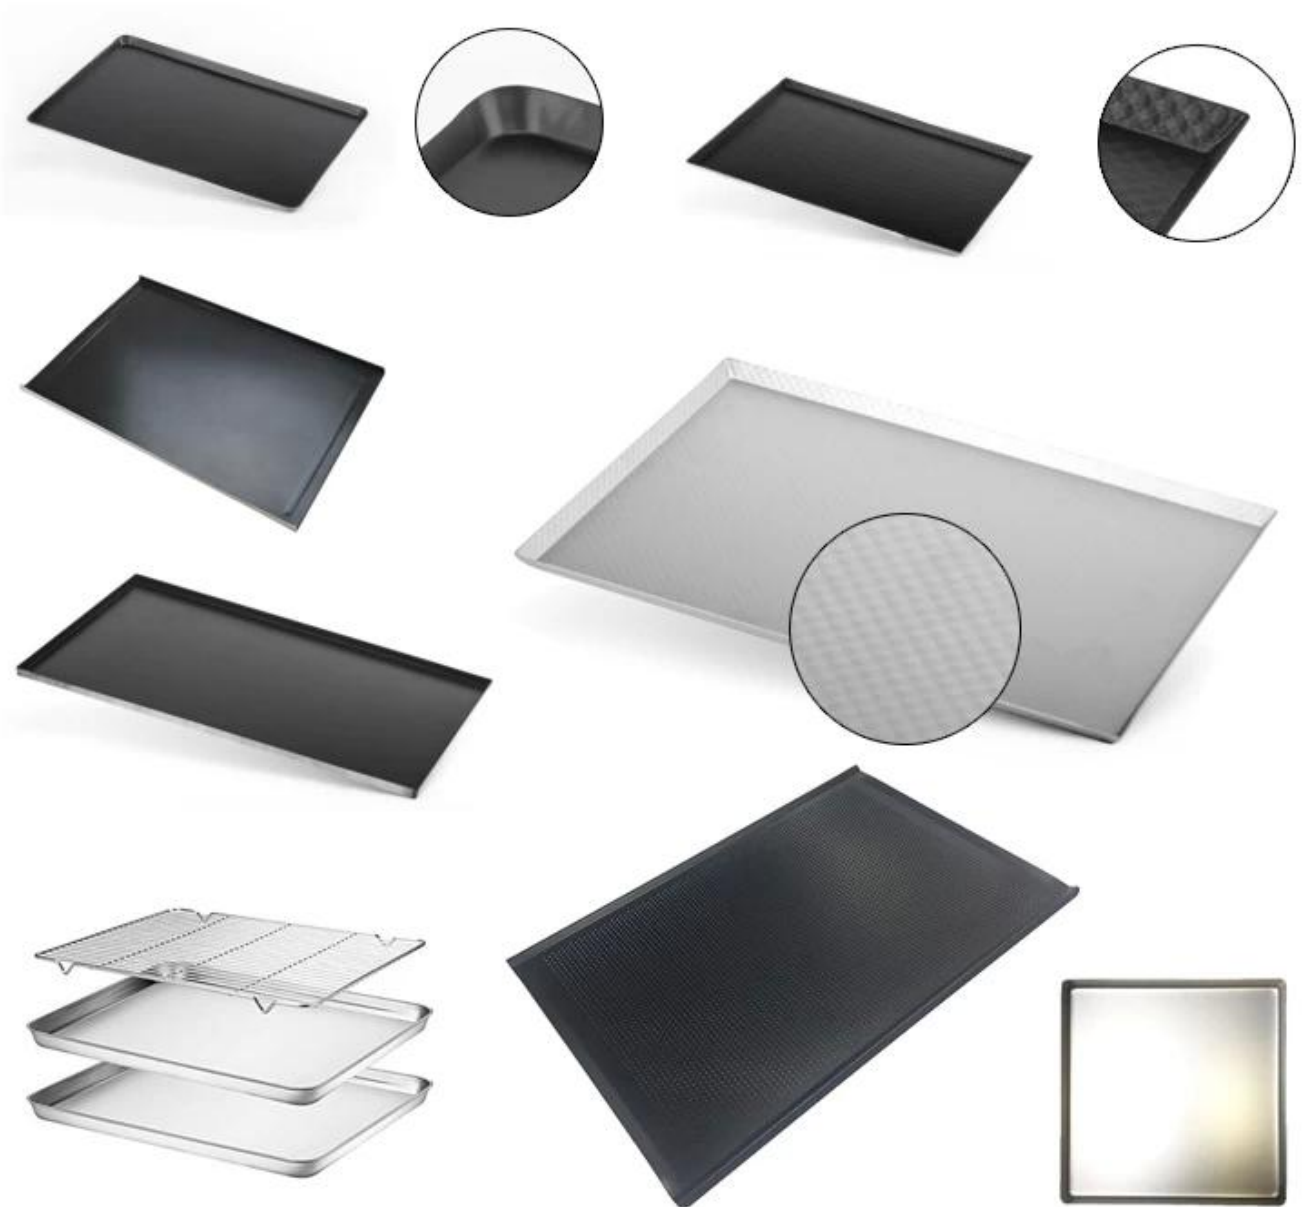

40x60x2cm

Used for Baking Bread, Cake, Cookies etc

Food Grade Premium Quality
Aluminum Alloy

One piece Integrated
Machine Stamping Molding

Round Corner

Right Angle Corner

Tsingbuy 12

Tsingbuy 12