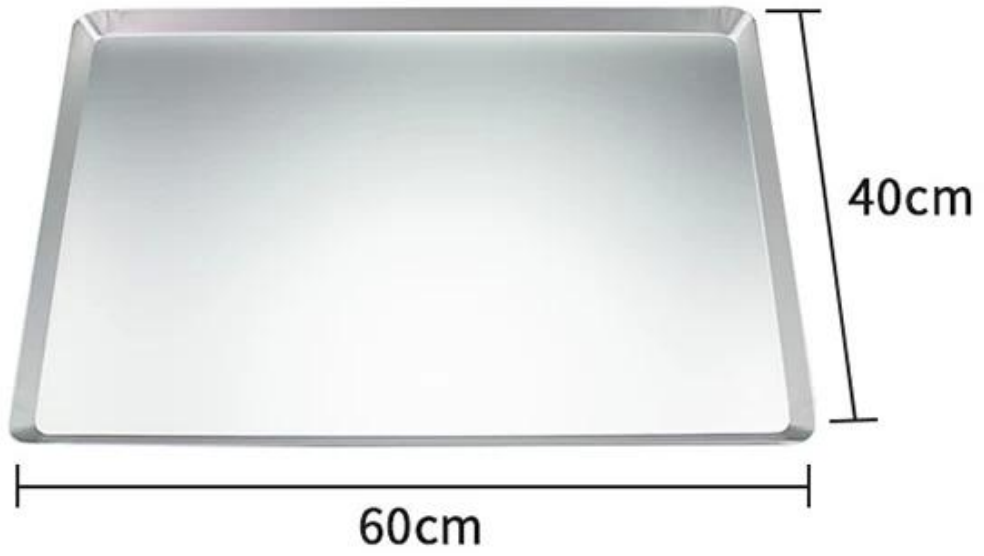

40x60cm

40x60cm

1.2

2. 1.2

3.

4. betterdurability

5.

6. Tsingbuy 400 * 600 * 20

40x60x2cm

Used for Baking Bread, Cake, Cookies etc

Food Grade Premium Quality
Aluminum Alloy

One piece Integrated
Machine Stamping Molding

Round Corner

Right Angle Corner

Tsingbuy 12

Tsingbuy 12