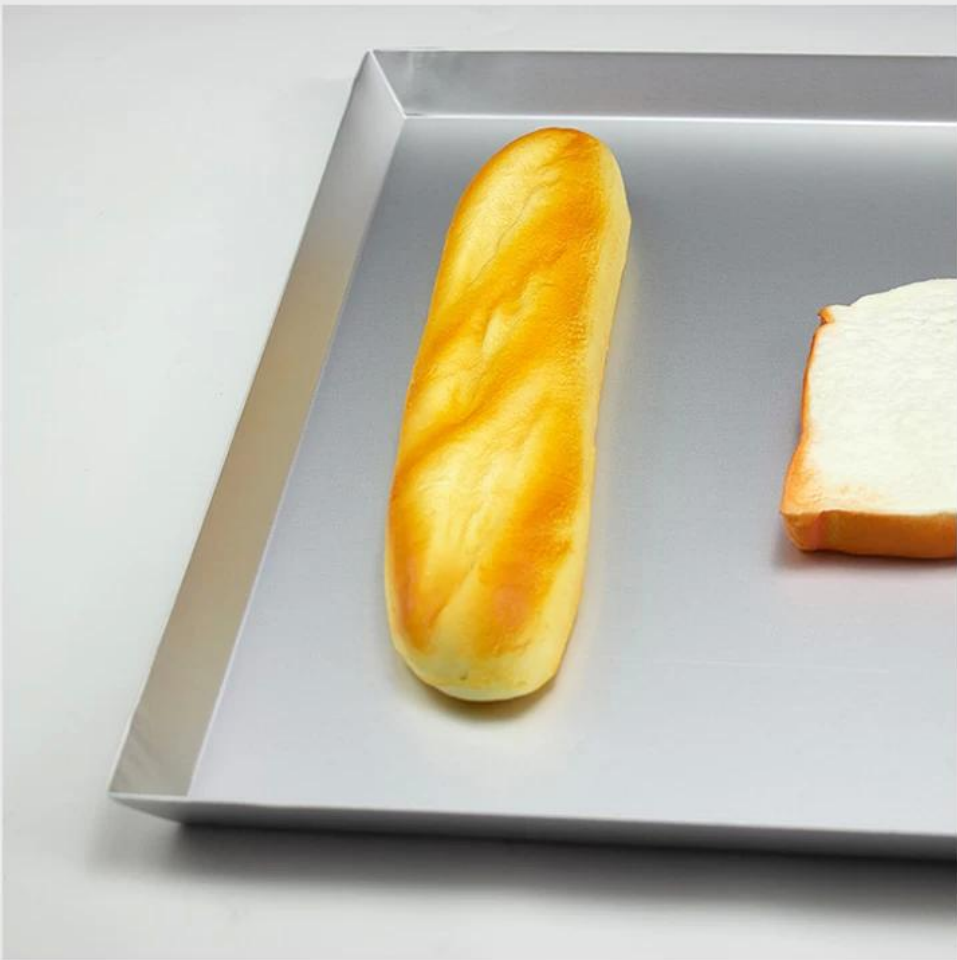

40x60x2cm

Used for Baking Bread, Cake, Cookies etc

Food Grade Premium Quality
Aluminum Alloy

One piece Integrated
Machine Stamping Molding

Round Corner

Right Angle Corner

Tsingbuy 12

Tsingbuy 12