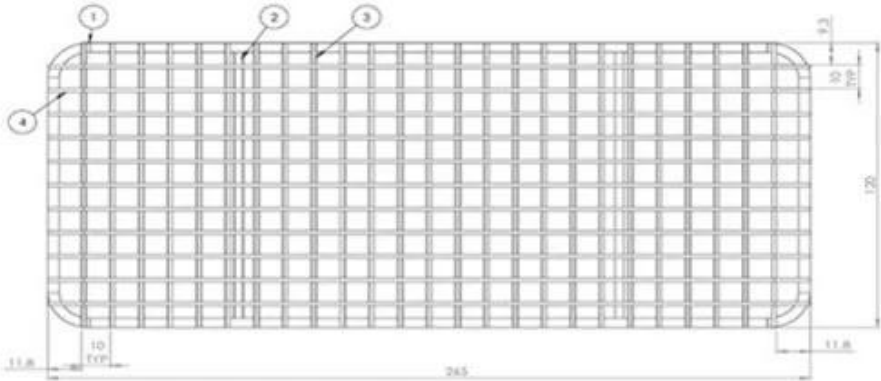

OEM&ODM Service