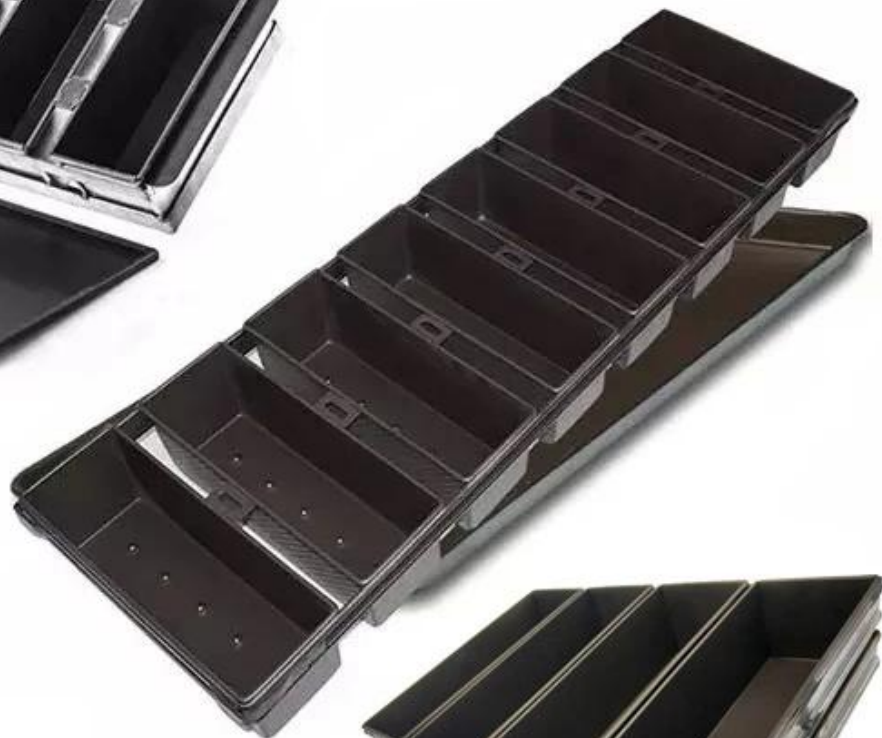

2

- alusteel
- 1.0mm
-
-
- ODM OEM
-

More Customized Strap Loaf Pans from Tsingbuy

Customized shape
Customized size
Rack matched

□□□□□□

Loaf Pan

Tsingbuy Industry Limited

□□□□□