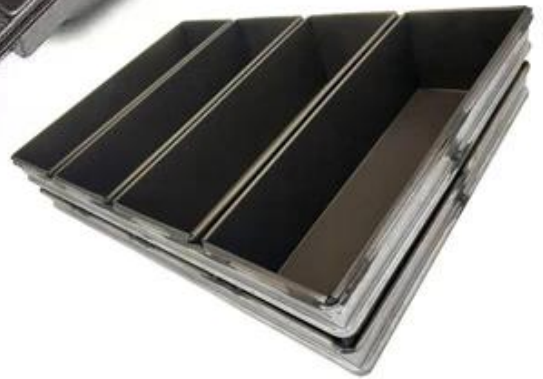

2

- alusteel
- 1.0mm
-
-
- ODM OEM
-

More Customized Strap Loaf Pans from Tsingbuy

Customized shape
Customized size
Rack matched

□□□□□□

Loaf Pan

Tsingbuy Industry Limited

□□□□□