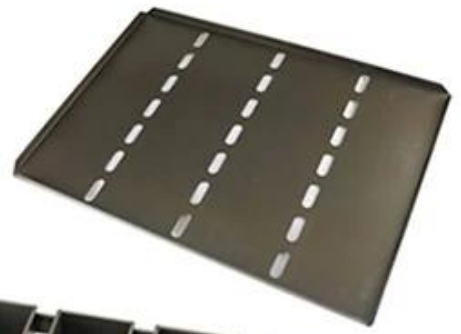

2

- alusteel
- 1.0mm
-
-
- ODM OEM
-

More Customized Strap Loaf Pans from Tsingbuy

Customized shape
Customized size
Rack matched

□□□□□□

Loaf Pan

Tsingbuy Industry Limited

□□□□□